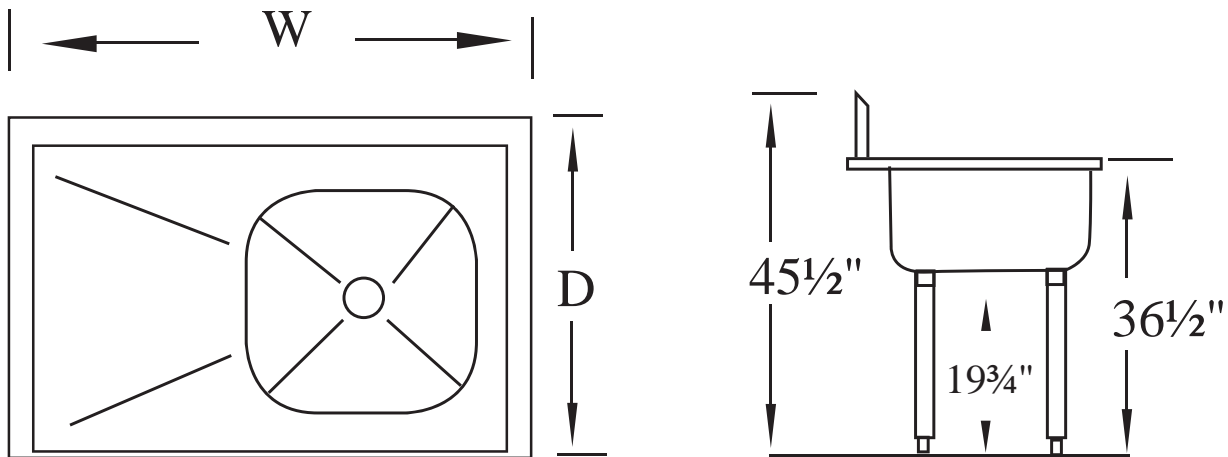

Item# _____
Project: _____
Qty: _____

1 Bowl Heavy Duty Sink Stainless Steel 16 Gauge, 14" Deep

Serv-Ware

Features

- 304 Series Stainless Steel
- 16 Gauge Construction
- Stainless Steel Gussets
- 14" Deep Bowls
- 10½" Backsplash (11¾" from Deck to Tile Edge)
- Galvanized Legs with Adjustable Feet
- Basket Strainers Included

Qty: _____

1 Bowl Heavy Duty Sink Stainless Steel 16 Gauge, 14" Deep

Model	Bowl Size (W x D)	Drain Boards	Size (W x D)	Weight/lbs (Shipping)
1CWPH1818	18" x 18"	None	23" x 24"	62
1CWPH1818L-18	18" x 18"	18" Left	38" x 24"	70
1CWPH1818R-18	18" x 18"	18" Right	38" x 24"	70
1CWPH18182-18	18" x 18"	Two 18"	54" x 30"	100
1CWPH1824	18" x 24"	None	23" x 30"	65
1CWPH1824L-18	18" x 24"	18" Left	39" x 30"	74
1CWPH1824R-18	18" x 24"	18" Right	39" x 30"	74
1CWPH1824L-24	18" x 24"	24" Left	46" x 30"	78
1CWPH1824R-24	18" x 24"	24" Right	46" x 30"	78
1CWPH18242-24	18" x 24"	Two 24"	66" x 30"	86