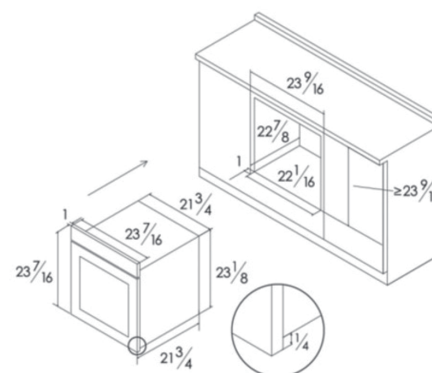

Flush Built-In

Toll Free: 888-315-0366
Address : 6 Campus Dr, Suite 210, Parsippany, NJ 07054
Website : us.fotileglobal.com
Email : serviceusa@fotile.com

Wechat Service

YouTube