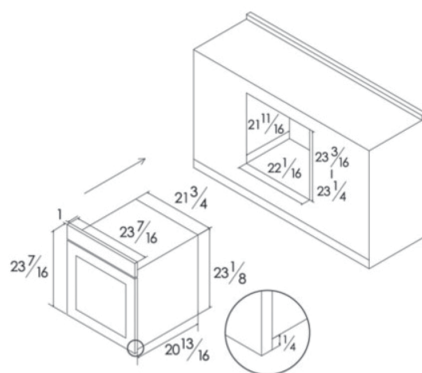

Installation Diagram(Unit: inch)

Standard Built-In