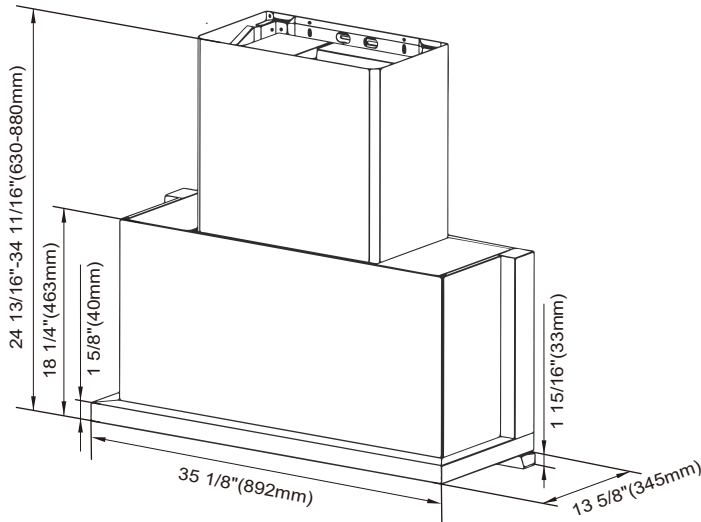

### Product Dimensions

Product Dimension / Weight	
Overall Width (inches)	35 1/8"
Overall Height (inches)	
Minimum	24 13/16"
Maximum	34 11/16"
Overall Depth (inches)	13 5/8"
Net Weight (approx.)	101.4 lbs.
Gross Weight (approx.)	118.4 lbs.