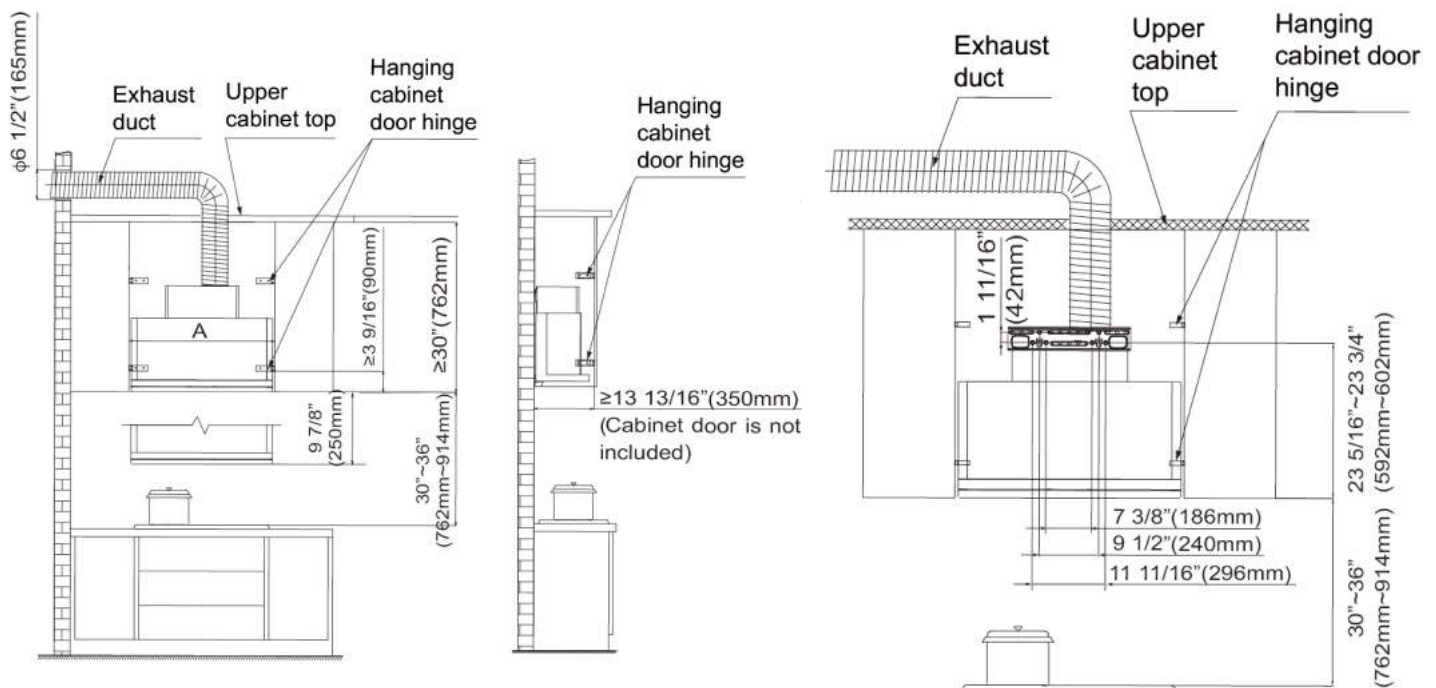

Installation Dimensions

Accessories: To purchase FOTILE accessories and parts, please visit us at us.fotileglobal.com or call 1(888) 315-0366.

Notes: All height, width, and depth dimensions are shown in inches. FOTILE reserves the absolute and unrestricted right to change product materials and specifications at any time without notice. Consult the product's installation instructions for final dimensional data and other details prior to installation.

Warranties: Please see the user manual or FOTILE website for the statement of limited warranty.

For more information on our entire line of products: visit us.fotileglobal.com or call 1(888) 315-0366.

©2023 FOTILE America LLC. All rights reserved. FOTILE is a registered trademark of FOTILE Group.