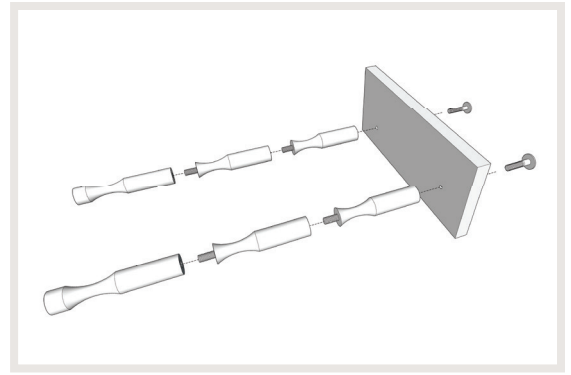

# WINE AS ART POSTS

- Stores and displays wine
- Label Forward Orientation
- 4" Length x .75" Diameter
- Anodized Aluminum
  - Black Satin
  - Silver Brushed
  - Gold
- Sold as pair/ Per bottle
- Attaches to substrate from back
- Tapped for 1/4"-20 Screws
- Screws included for 3/4" substrate
- One bottle deep (one pair of Posts)
- Two bottles deep (one pair of Posts + one pair of Extensions)
- Three bottles deep (one pair of Posts + two pair of Extensions)
- Alternate installation methods include 1/4"-20 hanger-bolt and 1/4"-20 threaded insert