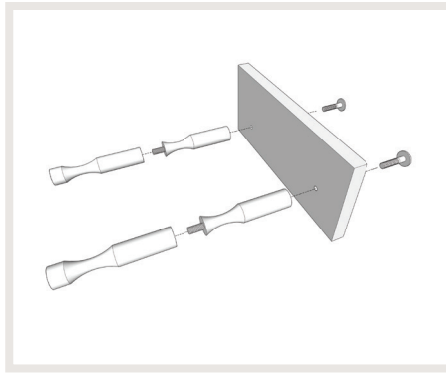

# WINE AS ART POSTS

- Stores and displays wine
- Label Forward Orientation
- 4" Length x .75" Diameter
- Anodized Aluminum
  - Black Satin
  - Silver Brushed
  - Gold
- Sold as pair/ Per bottle
- Attaches to substrate from back
- Tapped for 1/4"-20 Screws
- Screws included for 3/4" substrate
- One bottle deep (one pair of Posts)
- Two bottles deep (one pair of Posts + one pair of Extensions)
- Three bottles deep (one pair of Posts + two pair of Extensions)
- Alternate installation methods include 1/4"-20 hanger-bolt and 1/4"-20 threaded insert