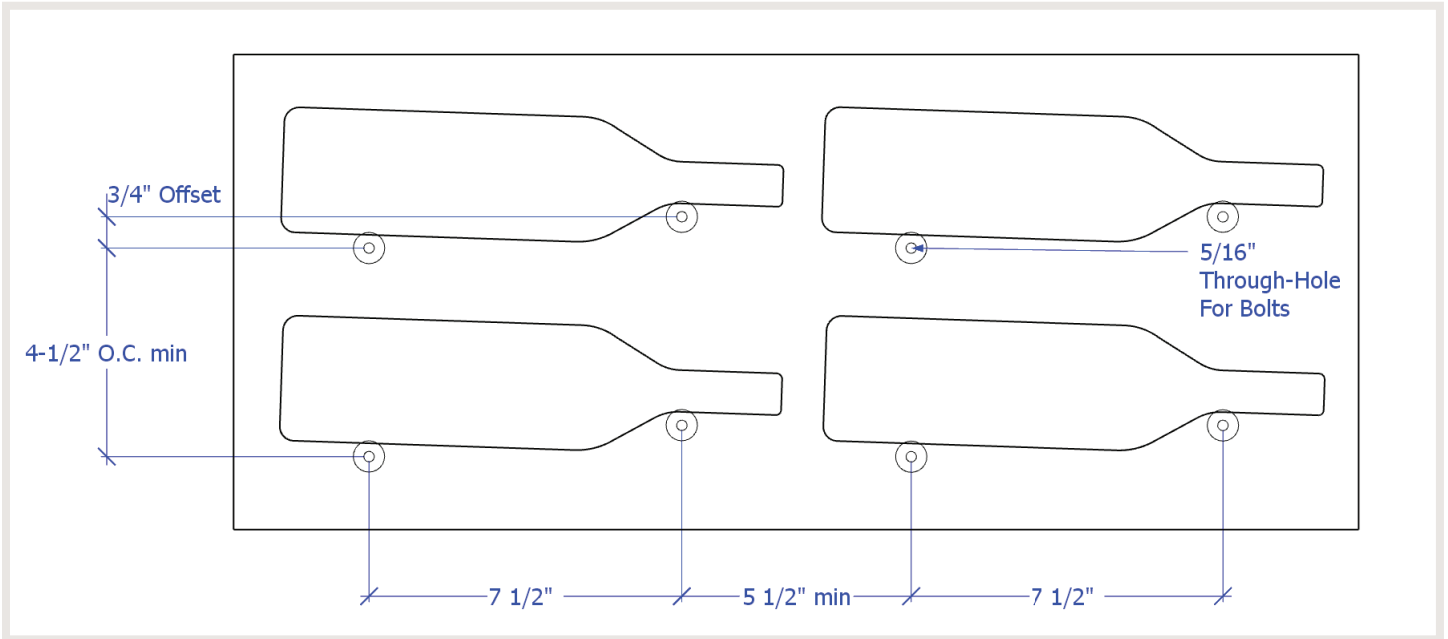

# WINE AS ART POSTS

- Stores and displays wine
- Label Forward Orientation
- 4" Length x .75" Diameter
- Anodized Aluminum
  - Black Satin
  - Silver Brushed
  - Gold
- Sold as pair/ Per bottle
- Attaches to substrate from back
- Tapped for 1/4"-20 Screws
- Screws included for 3/4" substrate
- One bottle deep (one pair of Posts)
- Two bottles deep (one pair of Posts + one pair of Extensions)
- Three bottles deep (one pair of Posts + two pair of Extensions)
- Alternate installation methods include 1/4"-20 hanger-bolt and 1/4"-20 threaded insert