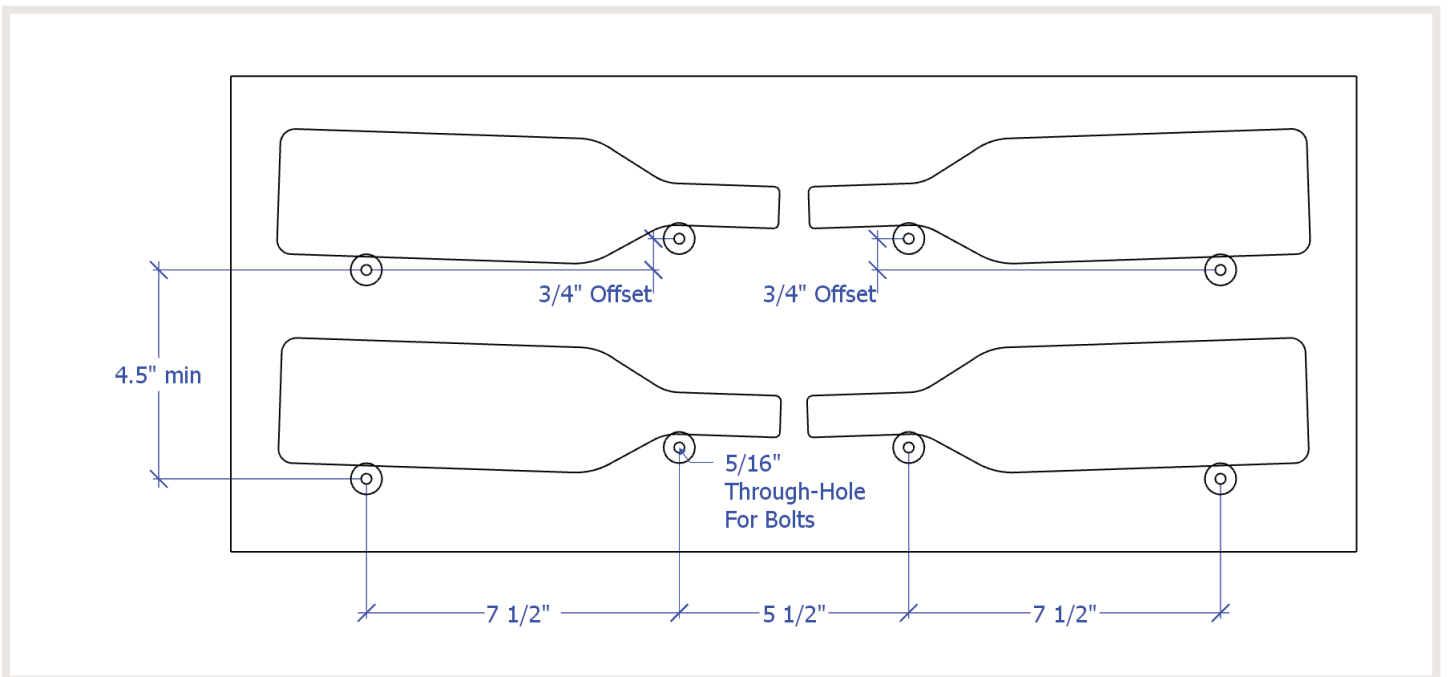

# WINE AS ART POSTS

- Stores and displays wine
- Label Forward Orientation
- 4" Length x .75" Diameter
- Anodized Aluminum
  - Black Satin
  - Silver Brushed
  - Gold
- Sold as pair/ Per bottle
- Attaches to substrate from back
- Tapped for 1/4"-20 Screws
- Screws included for 3/4" substrate
- One bottle deep (one pair of Posts)
- Two bottles deep (one pair of Posts + one pair of Extensions)
- Three bottles deep (one pair of Posts + two pair of Extensions)
- Alternate installation methods include 1/4"-20 hanger-bolt and 1/4"-20 threaded insert