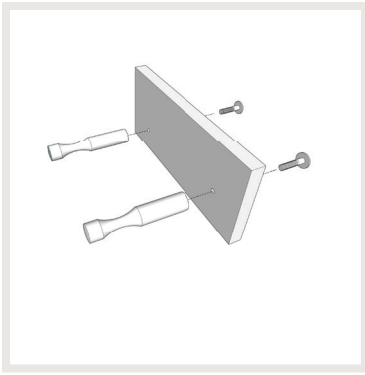

# WINE AS ART POSTS

- Stores and displays wine
- Label Forward Orientation
- 4" Length x .75" Diameter
- Anodized Aluminum
  - Black Satin
  - Silver Brushed
  - Gold
- Sold as pair/ Per bottle
- Attaches to substrate from back
- Tapped for 1/4"-20 Screws
- Screws included for 3/4" substrate
- One bottle deep (one pair of Posts)
- Two bottles deep (one pair of Posts + one pair of Extensions)
- Three bottles deep (one pair of Posts + two pair of Extensions)
- Alternate installation methods include 1/4"-20 hanger-bolt and 1/4"-20 threaded insert