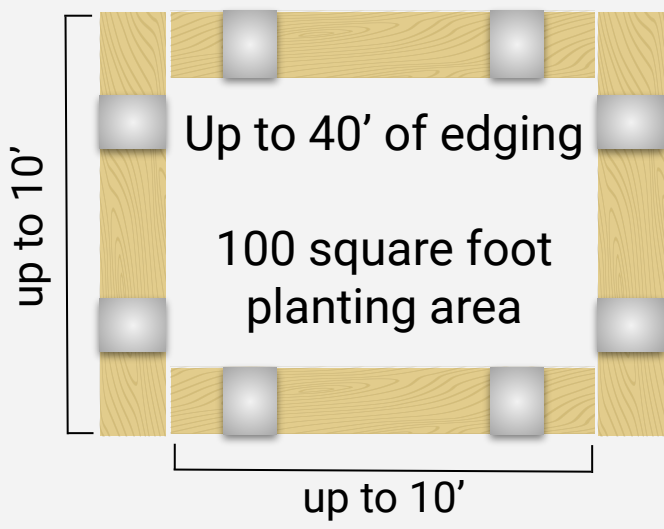

## 6 STAPLES

Zig-Zag Garden Bed Border

Path/Walkway Edging

up to 10'

Straight Garden Bed Border

## 8 STAPLES

Raised Bed