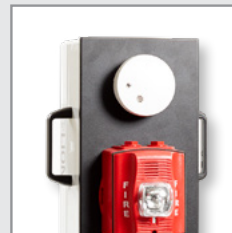

Strobe Light & Annunciator