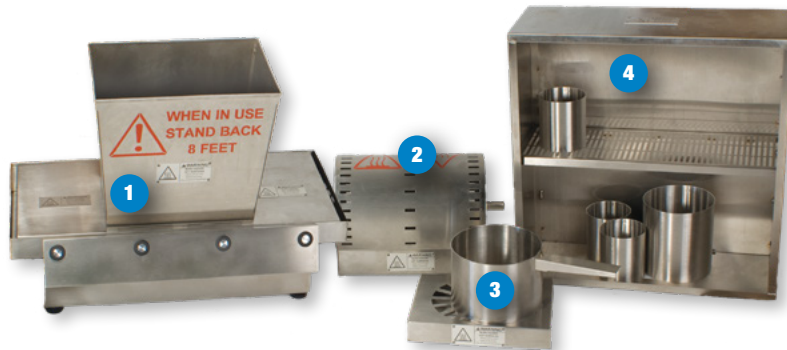

ELECTRICAL

- ▶ **Input:** 2V DC/5 amps maximum Bump/tilt sensor
- ▶ **Receptacle:** 12V cigarette lighter plug
- ▶ **Length:** 25' (64 cm.)

CONTROLLER

- ▶ **Connector Type:** 5-Pin DM
- ▶ **Cable Type:** RS-485
- ▶ **Length:** 25' (64 cm.)

SMARTEXTINGUISHER

- ▶ **Air Pressure Connection:** Schrader Valve
- ▶ **Recommended Pressure:** 100 PSI (690kPa)
- ▶ **Maximum Pressure:** 110 PSI (758kPa)

ADD ON DIFFERENT PROPS TO CREATE VARIETY

TM

1. Trash Can
2. Motor
3. Stove
4. Paint Locker