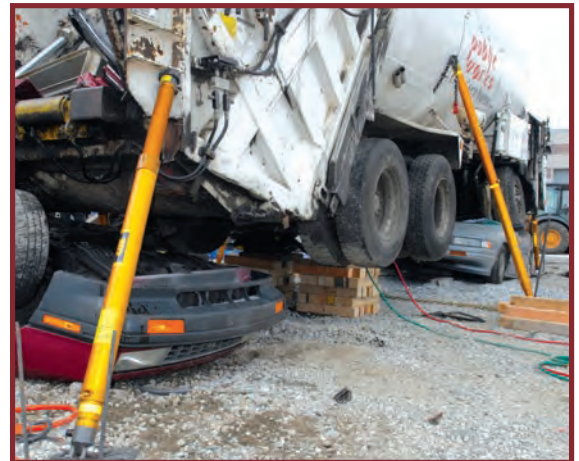

6 - Hinged Base with Anchor Ring 12 in / 30 cm 22-796180C

2 - Non Slip Neoprene Pad
22-890015

2 - Chain 20 ft / 6.1 m x 3/8 in, grade 80 22-796165

HIGHWAY VSK

Doubling the capacity of the Standard VSK, this kit is designed for multiple vehicles, longer reach and heavier weights such as a fully loaded tractor trailer.