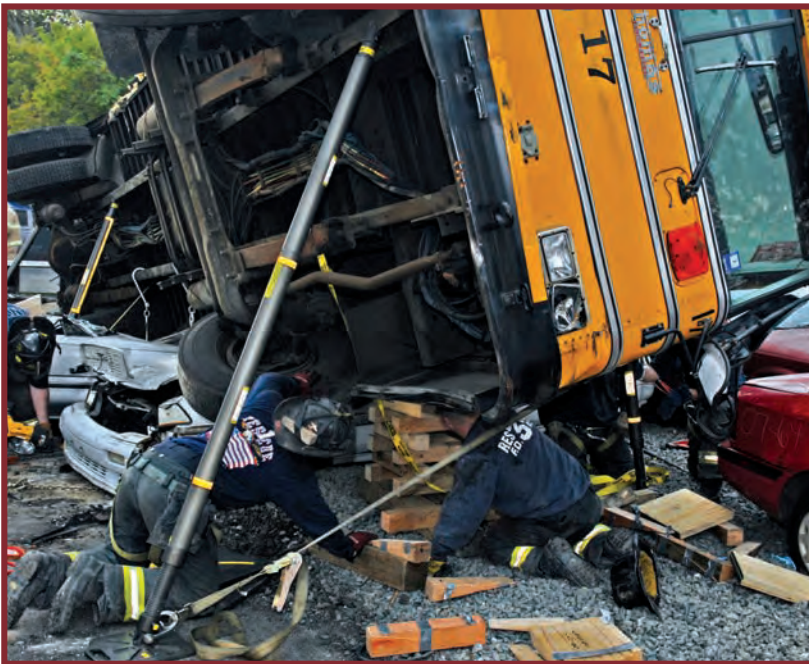

HIGHWAY VSK

Doubling the capacity of the Standard VSK, this kit is designed for multiple vehicles, longer reach and heavier weights such as a fully loaded tractor trailer.

Maximum load up to 80,000 lb / 36,287 kg with a 4:1 safety factor