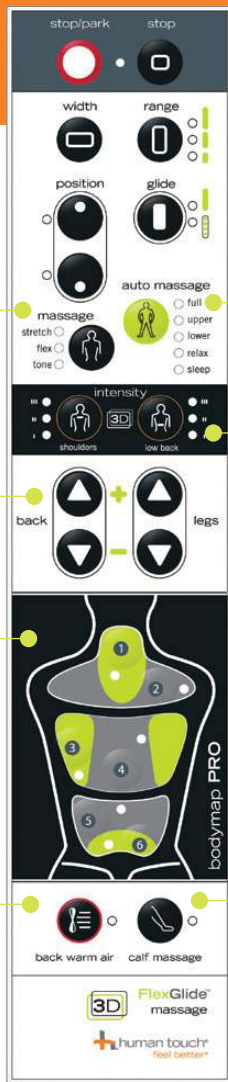

Take Control

Targeted Muscle Benefits

The immersive experience provides deep healing at a core level.

Auto Programs

Select from five therapeutic experiences prescribed by the HT Wellness Council.

Dual-Motors

Allows for independent back and leg rest adjustment.

3D FlexGlide

Customize intensity for shoulders and low back.

Exclusive BodyMap PRO®

Simply press where you want to feel better, then sit back and let the chair do the rest!

Patented warm air technology.

Invigorate Your Step

Proprietary CirQlation® Technology soothes aching, tired feet and legs while improving circulation.

FlexGlide® Patent pending orbital massage technology

Soothing, sensitive, and oh so luxurious, our new FlexGlide massage solution delivers a stress-reducing experience like never before. Free from the pinching and friction associated with typical massage chairs, every contour of your body is therapeutically touched by the unparalleled flexibility and seamless glide of our patent pending FlexGlide orbital technology. Much like a masseuse upgrading you from a dry to a warm oil massage, the FlexGlide experience will have you basking in the glow of ultimate relaxation.

PART NUMBER:

	100-WB71-001 Black SofHyde
	100-WB71-002 Espresso SofHyde
	100-WB71-003 Bone SofHyde

DIMENSIONS:

Chair Size (upright): 44"L x 28"W x 40"H

Chair Size (reclined): 66"L x 28"W x 29" H

3-Year Limited Warranty

Human Touch®, LLC
3030 Walnut Ave., Long Beach, CA 90807, USA (800) 742-5493

humantouch.com

WB7.1_Q215