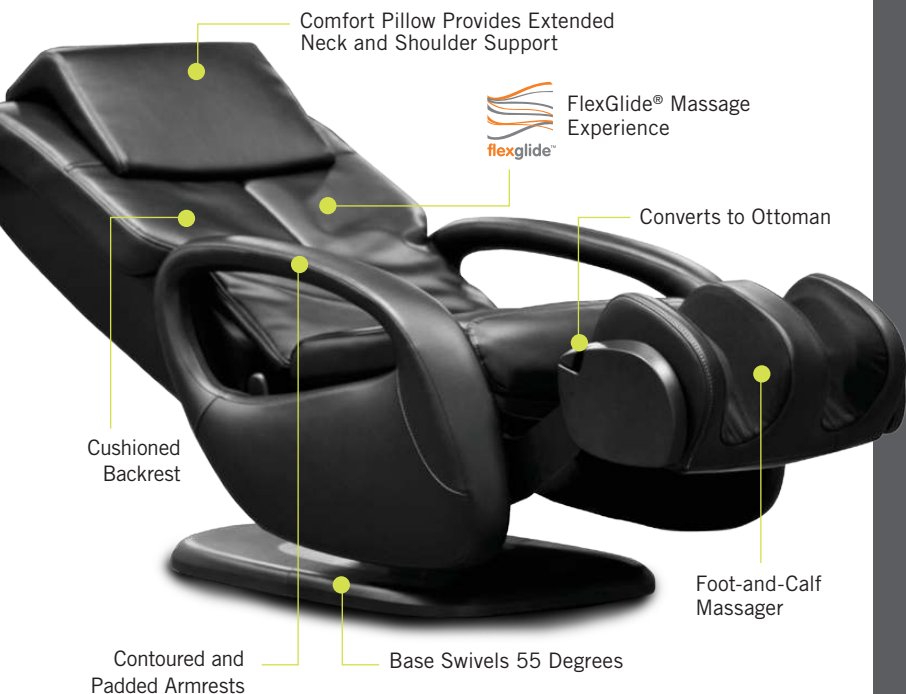

WholeBody® 5.1

RECLINE | MASSAGE | SWIVEL!

A GREAT FULL-BODY MASSAGE. PERIOD.

1 SIT BACK and RELAX!

Recline back, elevate your legs - now you are in a perfect ergonomic position for maximum comfort.

2 PICK a Massage Technique.

Stretch, Flex, Tone, Glide techniques featuring patent pending FlexGlide massage, seamlessly move to simulate the hands and techniques of a trained massage professional.

3 START the Foot-and-Calf Massage for Better CIRCULATION.

Figure-Eight Technology® massages the calves in an upward, wave-like motion, forcing blood toward the body's core. Conveniently rotate to use as a comfortable ottoman.