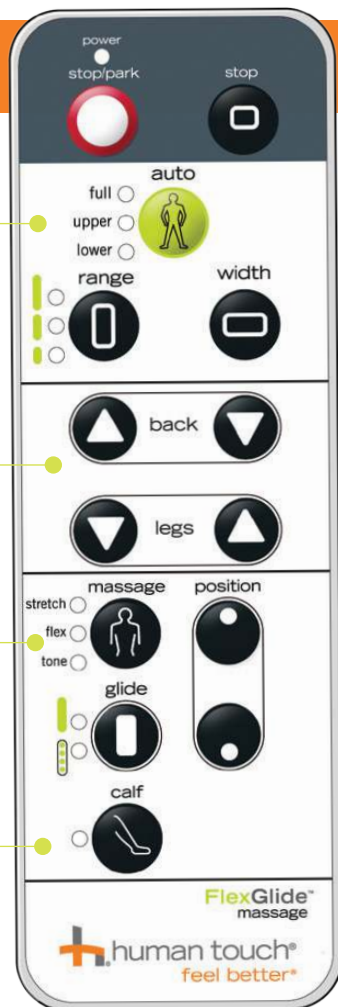

Take Control

Auto Programs

Select from three therapeutic experiences prescribed by the HT Wellness Council.

Dual-Motors

Allows for independent back and leg rest adjustment.

Targeted Muscle Benefits

The immersive experience of FlexGlide provides deep healing at a core level.

Invigorate Your Step

Proprietary Figure-Eight Technology® soothes aching, tired feet and legs while improving circulation.

FlexGlide® Patent pending orbital massage technology

Soothing, sensitive, and oh so luxurious, our new FlexGlide massage solution delivers a stress-reducing experience like never before. Free from the pinching and friction associated with typical massage chairs, every contour of your body is therapeutically touched by the unparalleled flexibility and seamless glide of our patent pending FlexGlide orbital technology. Much like a masseuse upgrading you from a dry to a warm oil massage, the FlexGlide experience will have you basking in the glow of ultimate relaxation.

PART NUMBER:

100-WB51-001
Black SöfHyde
Upholstery Upholstery

DIMENSIONS:

Chair Size (upright): 40" L x 28" W x 40" H
Chair Size (reclined): 67" L x 28" W x 28" H

3-Year Limited Warranty

Human Touch®, LLC

3030 Walnut Ave., Long Beach, CA 90807, USA (800) 742-5493

humantouch.com