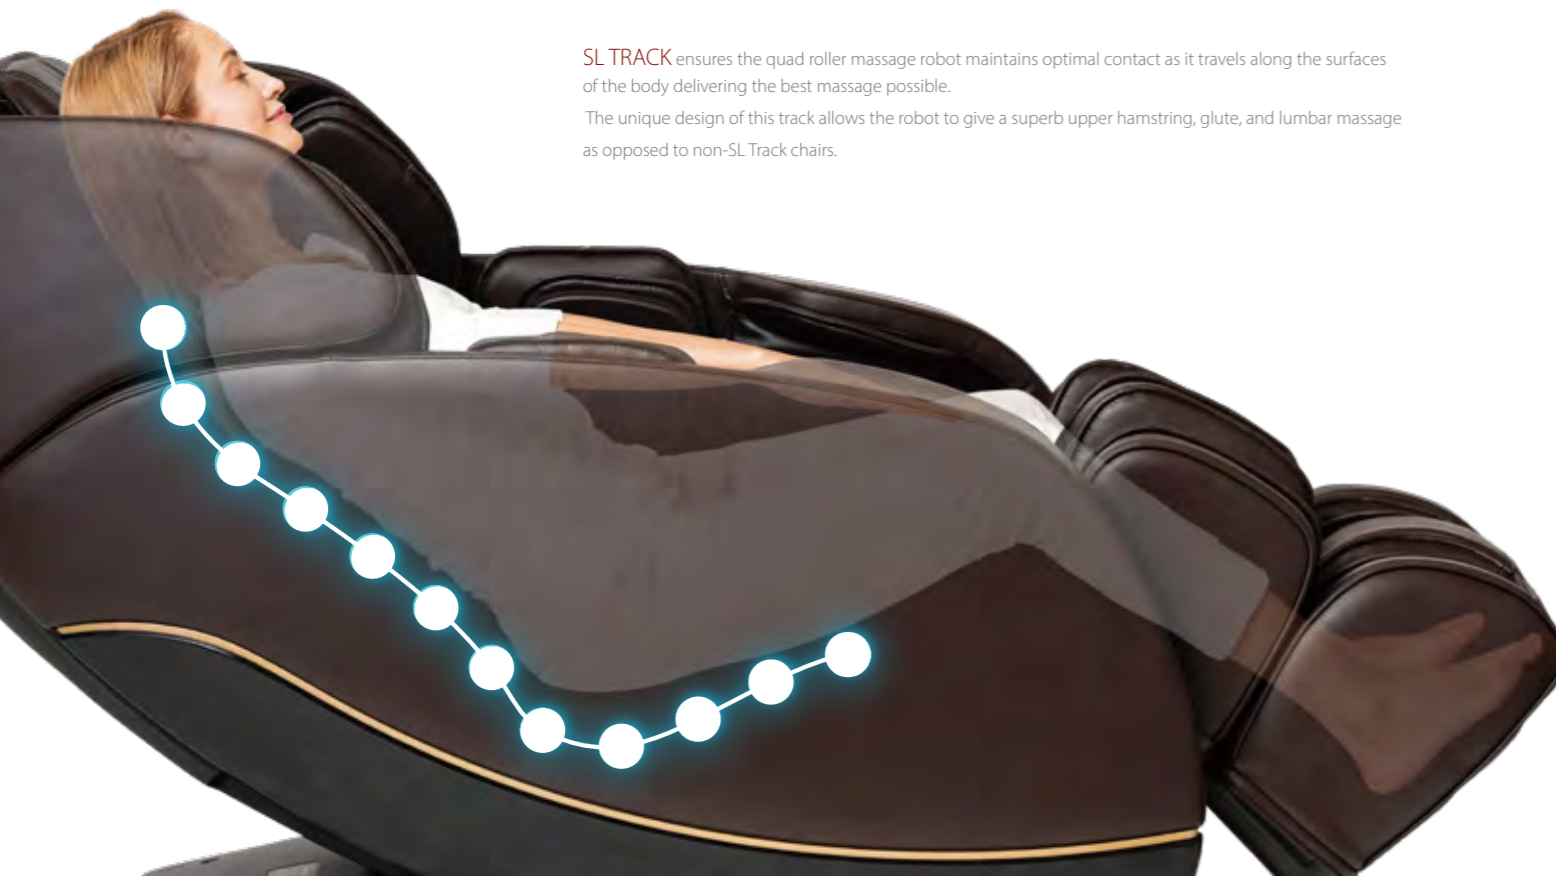

After automatically detecting the shoulder position the chair adjusts the shoulder position manually in 10 stages helping you enjoy a massage made for you.

Calf and foot therapy

Through the layered compression massage throughout the foot and calf you'll feel a gentle massage that stimulates blood flow, reduces pressure and tension, and promotes relaxation.

The full kneading roller massage on the bottom of the foot ensures no part gets missed.

THE KNEADING FOOT ROLLER uses a multi pressure point massage to deliver superior reflexology than other chairs.

FOOT COMPRESSION MASSAGE CELLS are located in strategic places designed to enhance and optimize the reflexology experience while stimulating the circulatory system.

← Extends about 6 inches

The adjustable footrest length ensures all users comfortably fit

A chair designed with your comfort in mind.
Accommodating, yet effective, designed to fit all body all types.

Your comfort is critical when it comes to your health and well being.
The zero gravity positioning, accommodating size of the chair, and quality of materials make this chair comfortable and relaxing.

Zero Gravity neutral posture positioning system

Comfort through science.
The zero-gravity position was designed by NASA to reduce the amount of pressure on an astronaut's body during liftoff.
Through NASA's work studying human physiology a recline technology was created that optimizes comfort, relieves pressure on the spine, and reduces the workload of the circulatory system.