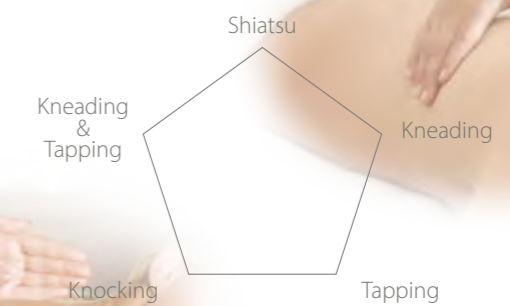

Japanese design and Japanese massage techniques produce an unrivaled level of relaxation

Full body immersion through massage targeting all regions of the body including hand, shoulder, hip, back, and the soles of your feet.

Ergonomically designed arm rests

The unique design of the armrests ensures your arms remain in optimal contact with the massage elements no matter what position you are in.

50%
better massage
performance

Courses	Contents
PRO	Enjoy high quality massage Warm up and Cool down, various massage techniques plus stretch
THERAPY	Course stimulates your body with rhythmical movement
RELAX	Gradually and carefully loosen the tension of the entire body with slow elegant movements
FULL	A balanced massage for the entire body
NECK& SHOULDER	Therapeutic deep kneading of the neck and shoulder
LUMBAR CARE	Gently massages from the waist to the hip with gentle tapping, kneading and knocking massage

ZG position (2 stages)

5 Massage Techniques

Replicating real hand massage feeling by combining multiple massage techniques and vertical lifting movement.

- Width adjustment (3 stages) for point massage
- Manual point massage
- Manual back controls