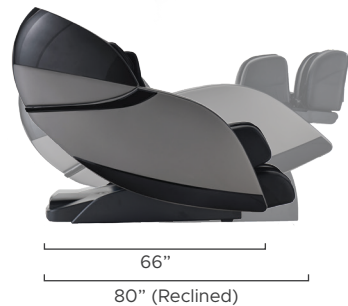

Ideal Height & Weight

Product Specifications

36" (Reclined)