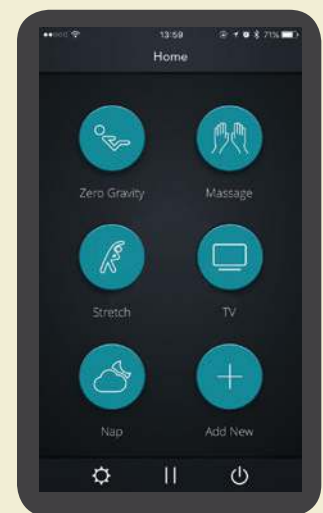

Graviss ZG app

For additional customization options, including memory settings, preset TV and Nap recline positions, and Smart Sitting options, download the **Graviss ZG app** from or .

3-YEAR LIMITED WARRANTY

3-Years Structural
2-Years Parts
1-Year In-Home Service

DIMENSIONS:

Chair Reclined Dimensions: 67"L x 30"W x 31"H
Chair Upright Dimensions: 45"L x 30"W x 49"H
Seat Width: 24"
Adjustable Headrest Angle: 0-40 degrees
Product Weight: 122 lbs.
Maximum Weight Load: 400 lbs.

PART NUMBERS

LEATHER PAD SETS

SADDLE 100-GRAVIS-010
SAND 100-GRAVIS-011
BONE 100-GRAVIS-012

WOOD BASE FINISHES

BEECH 100-GRAVIS-001
MAHOGANY 100-GRAVIS-002

Human Touch®, LLC
4600 E Conant Street, Long Beach, CA 90808, USA (800) 742-5493
©2018 Human Touch®, LLC. Human Touch is a registered trademark of Human Touch®, LLC. No medical claims are warranted or implied by the use of this product. Specifications are subject to change.