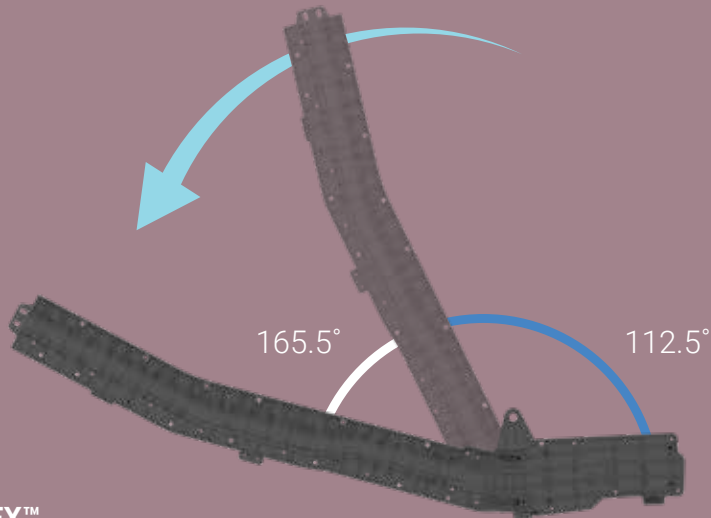

SUPREME

SPH-1

HYBRID

MASSAGE LOUNGER

 Daiwa  ROTA
RELAX LIKE ROYALTY

Hybrid Design

L-SHAPED MASSAGE TRACK + INVERSION STRETCH

+

L-SHAPED MASSAGE TRACK

A 49" L-shaped track runs from the top of the shoulder to the upper thigh.

INVERSION STRETCH

An Inversion stretch offers a full-body therapeutic stretch that reduces pressure and relieves back pain.

HYBRIFLEX™

New Combination Design

HybriFlex™

FLEXIBLE MASSAGE TRACK

HybriFlex™, the innovative bendable massage track, makes a further reach and deeper inverted bend possible for the first time. Users get the deepest, most natural muscle stretch of any chair on the market.

FullBodyReach™

MULTISTROKE 6-ROLLER SYSTEM

The FullBodyReach™ MultiStroke 6-Roller System is the result of a totally new massage roller design that separates the upper and lower massaging arms. One focuses on the upper back, shoulders, and neck using 3D massage rollers, and the other simultaneously massages the lower back and legs.