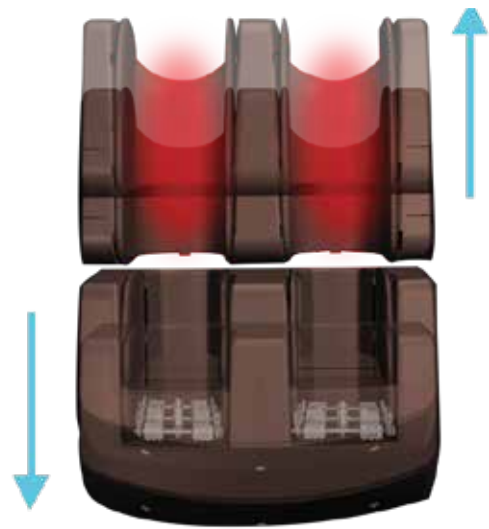

HYBRIFLEX™

New Combination Design

HybriFlex™

FLEXIBLE MASSAGE TRACK

HybriFlex™, the innovative bendable massage track, makes a further reach and deeper inverted bend possible for the first time. Users get the deepest, most natural muscle stretch of any chair on the market.

FullBodyReach™

MULTISTROKE 6-ROLLER SYSTEM

The FullBodyReach™ MultiStroke 6-Roller System is the result of a totally new massage roller design that separates the upper and lower massaging arms. One focuses on the upper back, shoulders, and neck using 3D massage rollers, and the other simultaneously massages the lower back and legs.

2 UPPER MESSAGE ROLLERS

- 25" of coverage from neck to mid-back
- Extends 3" for a deep 3D massage

4 LOWER MESSAGE ROLLERS

- 35" of coverage from mid-back to thighs
- Syncs movement with upper rollers

Patented Legrest