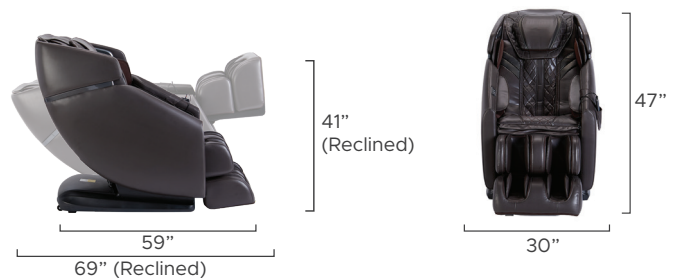

Infinity Riage® 4D Massage Chair

Dove Brown

Black

Features

- 4D back massage mimics deep tissue massage of human hands
- Dual Reflexology Foot Rollers
- Calf Kneading
- Zero Wall Fit™ Space-Saving Technology
- 2 Levels of Weightless Zero Gravity Recline
- Premium Bluetooth speakers
- SootheMe™ Sound Therapy
- Quick Access Control Panel
- 10 Auto Programs including DEMO program
- Soothing Lumbar heat
- TrueFit™ Body Scanning

4D Massage Mechanism

Dual Reflexology Foot Rollers

Lumbar Heat

10 Auto Programs

Wired Controller

Back Mechanism	Track Type/Length
4D	L Track / 44"
Airbags/Cells	Recline
16 / 26	<i>Zero Gravity</i> 2 levels
Heat Zones	Sensors
Calf Heat	• TrueFit™ Body Scan
Zero Wall Clearance	Warranty
6"	Infinity Care 5 Year Limited Warranty

Massage Regions

Ideal Height & Weight

Product Specifications

INFINITY®

(603) 910-5000
www.infinitymassagechairs.com