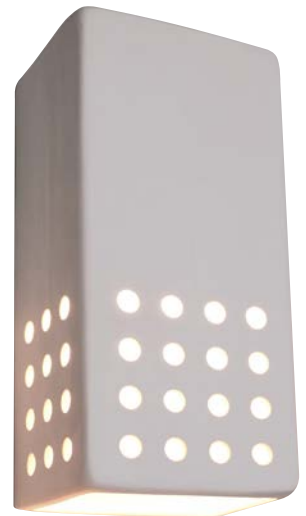

Square hole size: 3/4" x 3/4"

Cut 202. Perforated Pattern

Currently available for 950 and 1145 Fixtures
Please call or email for other fixture inquiries

Hole size: 1/2" Diameter

Cut 203. Grate Pattern

Currently available for 950 and 1145 Fixtures
Please call or email for other fixture inquiries