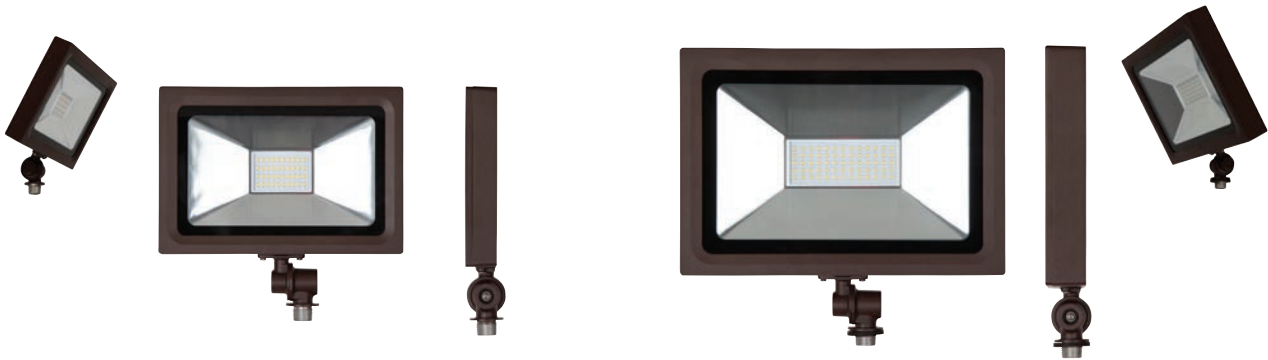

30W ULTRA-SLIM LED FLOOD LIGHT	• Integrated LED SMD Chip technology • 110° Spread • Threaded Knuckle Included • 30W / 3,450 Fixture Lumens • 100V - 277V • 4000 Kelvin • Listed for Wet Locations • 6-1/2"W x 1-1/2"D x 9-7/16"L
ITEM	F17503-49-4K
PRODUCT	
FINISH	Aztec Bronze

50W ULTRA-SLIM LED FLOOD LIGHT	• Integrated LED SMD Chip technology • 110° Spread • Threaded Knuckle Included • 50W / 5,800 Fixture Lumens • 100V - 277V • 4000 Kelvin • Listed for Wet Locations • 8-1/4"W x 1-1/2"D x 11-13/16"L
ITEM	F17505-49-4K
PRODUCT	
FINISH	Aztec Bronze