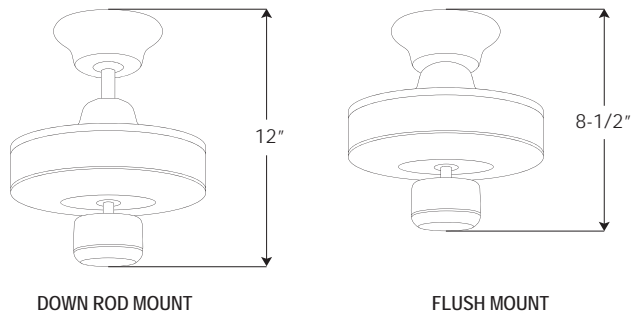

URBAN|33 DUAL MOUNT:

THE URBAN33 DUAL MOUNT FEATURE ALLOWS YOU TWO MOUNTING OPTIONS:
DOWN ROD MOUNT AND FLUSH MOUNT

MOUNTING USING THE DOWNROD ADDS 3- 1/2" TO YOUR FAN'S CEILING CLEARANCE.

FOR LOWER CEILINGS, THE FLUSH MOUNT OPTION ALLOWS MORE FLOOR CLEARANCE.