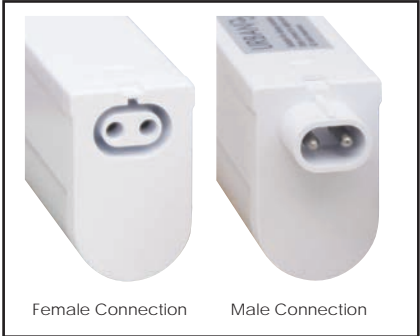

UNDER CABINET FIXTURES

12-IN UNDER CABINET LED FIXTURE	• Acrylic prismatic lens • 4W integrated LED array • 330 lumens, 3000K, 50,000 average rated hours • 120V non-dimmable with on/off rocker switch • Includes 6-1/2-in linking cable to connect multiple fixtures • 11-1/2-in W x 1-1/8-in D x 1-1/2-in H	16-IN UNDER CABINET LED FIXTURE	• Acrylic prismatic lens • 7W integrated LED array • 630 lumens, 3000K, 50,000 average rated hours • 120V non-dimmable with on/off rocker switch • Includes 6-1/2-in linking cable to connect multiple fixtures • 16-in W x 1-1/8-in D x 1-1/2-in H	20-IN UNDER CABINET LED FIXTURE	• Acrylic prismatic lens • 7W integrated LED array • 630 lumens, 3000K, 50,000 average rated hours • 120V non-dimmable with on/off rocker switch • Includes 6-1/2-in linking cable to connect multiple fixtures • 20-1/2-in W x 1-1/8-in D x 1-1/2-in H
ITEM	F18812-30-1	ITEM	F18816-30-1	ITEM	F18822-30-1
REFERENCE		REFERENCE		REFERENCE	
FINISH	White	FINISH	White	FINISH	White