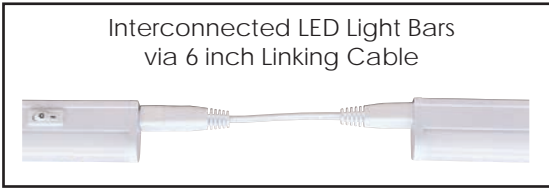

UNDER CABINET FIXTURES

12-IN UNDER CABINET LED FIXTURE	• Acrylic prismatic lens • 4W integrated LED array • 330 lumens, 3000K, 50,000 average rated hours • 120V non-dimmable with on/off rocker switch • Includes 6-1/2-in linking cable to connect multiple fixtures • 11-1/2-in W x 1-1/8-in D x 1-1/2-in H	16-IN UNDER CABINET LED FIXTURE	• Acrylic prismatic lens • 7W integrated LED array • 630 lumens, 3000K, 50,000 average rated hours • 120V non-dimmable with on/off rocker switch • Includes 6-1/2-in linking cable to connect multiple fixtures • 16-in W x 1-1/8-in D x 1-1/2-in H	20-IN UNDER CABINET LED FIXTURE	• Acrylic prismatic lens • 7W integrated LED array • 630 lumens, 3000K, 50,000 average rated hours • 120V non-dimmable with on/off rocker switch • Includes 6-1/2-in linking cable to connect multiple fixtures • 20-1/2-in W x 1-1/8-in D x 1-1/2-in H
ITEM	F18812-30-1	ITEM	F18816-30-1	ITEM	F18822-30-1
REFERENCE		REFERENCE		REFERENCE	
FINISH	White	FINISH	White	FINISH	White