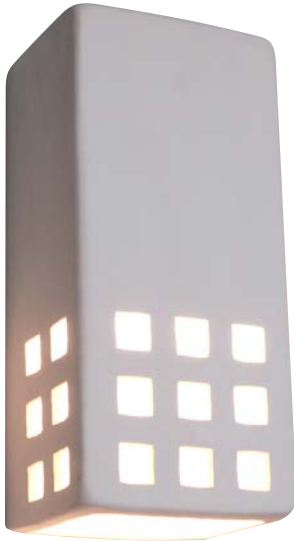

NEW PATTERNS

Cut 200. Kraken Pattern

Only available for Half Cylinder Fixtures
Hole size: 1" Diameter

Cut 201. Tile Pattern

Currently available for 950 and 1145 Fixtures
Please call or email for other fixture inquiries

Square hole size: 3/4" x 3/4"