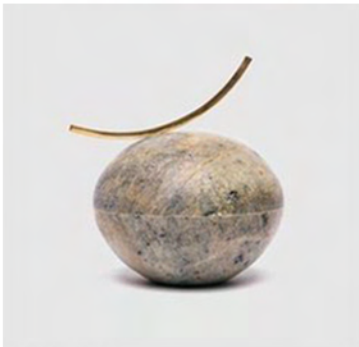

(Extra Large)