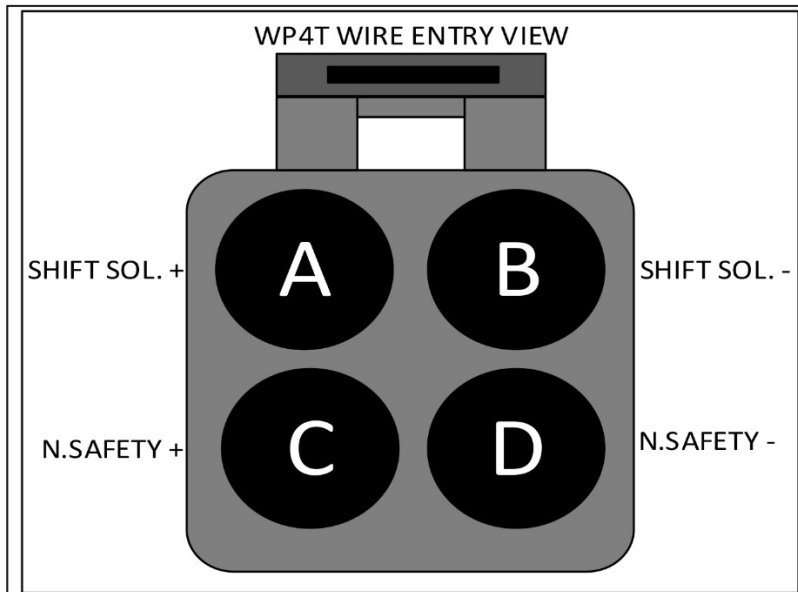

M&M Air Shift Mount And Install Kit Pinout/Diagram

NOTE: This diagram must be read and fully understood before beginning installation. If this diagram is not fully understood, installation should not be attempted. Failure to follow these instructions and pictures may result in subsequent system failure.

WITHOUT TRANS BRAKE BUTTON

WITH TRANS BRAKE BUTTON