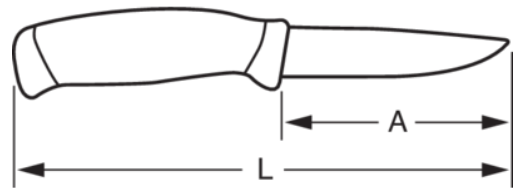

1446
Multipurpose Tradesman Knives
with 1-Component Handle - 15
Pcs/Counter Display

PRODUCT DETAILS

- One-component handle for comfortable and safe grip
- Supplied with a practical sheath for belt carrying
- Special holster with double knife button
- Robust multipurpose knife with a solid stainless steel blade
- 100 mm blade length
- 220 mm Overall product length
- Available in 15 pieces per counter display

Follow the Fish!

PRODUCT ATTRIBUTES

Product	L	A	
1446	220 mm	100 mm	90 g