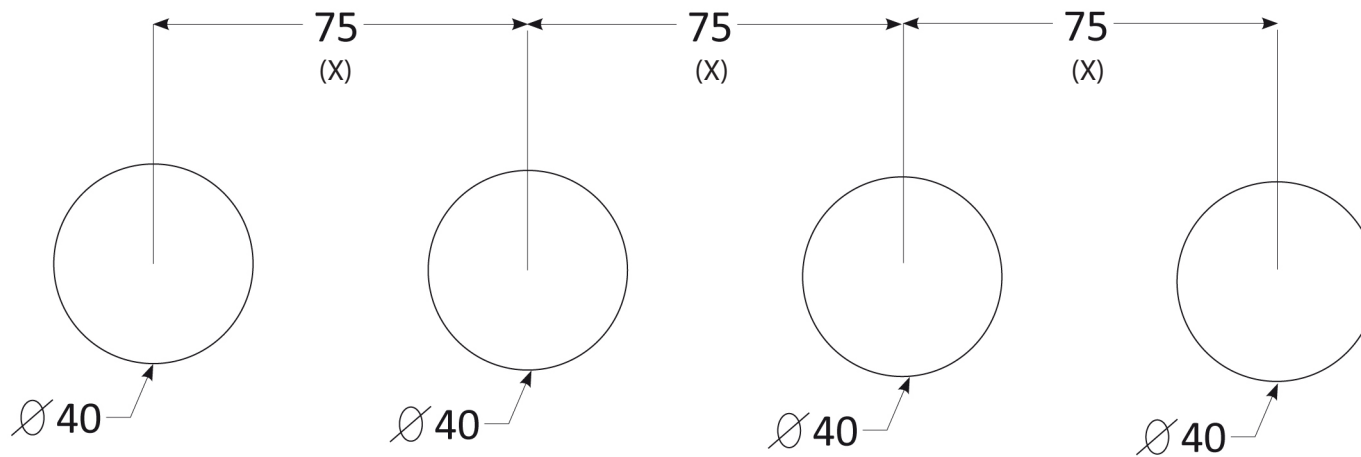

# 90.3150.4 - 67.3150.4 - 63.3150.4

GRIF FÜR HEISSES WASSER  
HOT WATER HANDLE  
COMANDO ACQUA CALDA

GRIF FÜR KALTWASSER  
COLD WATER HANDLE  
COMANDO ACQUA FREDDA

EINHANDMISCHER  
MIXER  
MISCELATORE

BRAUSE  
SHOWER  
DOCCIA

(X) POSIZIONI E INTERASSI SUGGERITI

(X) SUGGESTED POSITIONS AND CENTER DISTANCE

(X) EMPFOHLENE STELLUNGEN UND ACHSABSTÄNDE