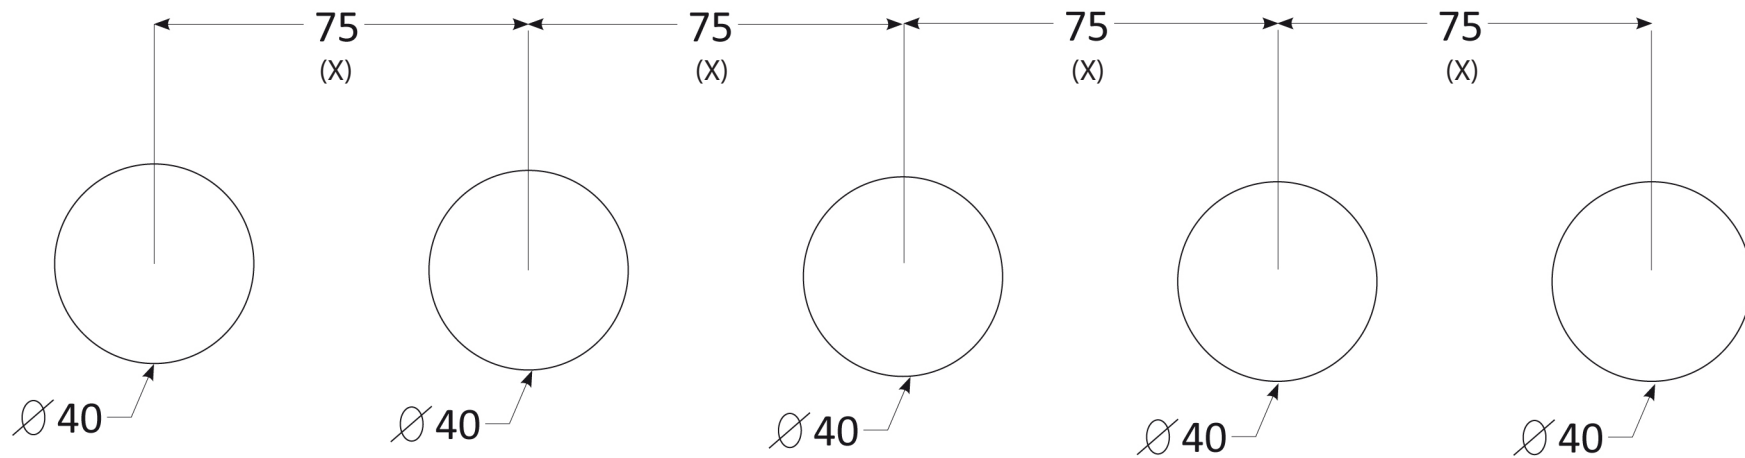

90.3140.4 - 67.3140.4 - 63.3140.4

GRIF FÜR HEISSES WASSER
HOT WATER HANDLE
COMANDO ACQUA CALDA

GRIF FÜR KALTWASSER
COLD WATER HANDLE
COMANDO ACQUA FREDDA

AUSLAUF
SPOUT
BOCCA

EINHANDMISCHER
MIXER
MISCELATORE

BRAUSE
SHOWER
DOCCIA

(X) POSIZIONI E INTERASSI SUGGERITI

(X) SUGGESTED POSITIONS AND CENTER DISTANCE

(X) EMPFOHLENE STELLUNGEN UND ACHSABSTÄNDE