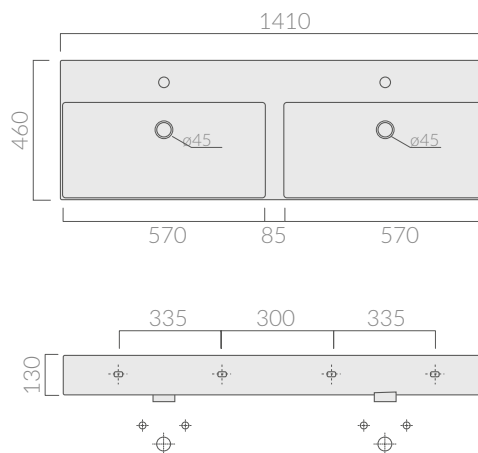

COLORI / COLORS

- 8939 bianco
 white
- 8939MT bianco matt
 matt white

Lavabo cm 141 x 46 2 vasche, 2 fori con troppo pieno. Installazione sospesa.
Washbasin 141 x 46 cm double bason 2 tap holes with overflow. Wall-hung insallation.

specifications/dimension and/or operating characteristics of the products at any time and without giving notice. The ceramic items weight may vary up to 20%.