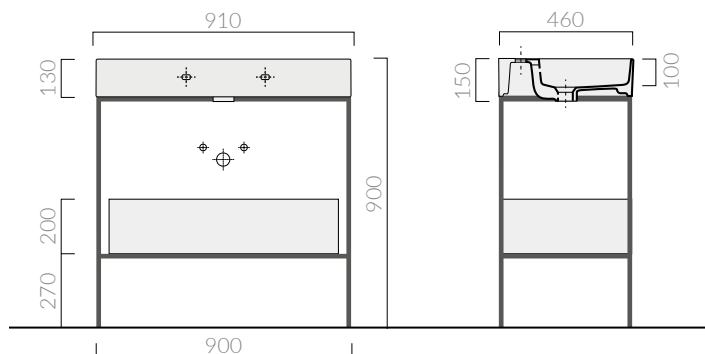

COLORI / COLORS

● 8913 nero opaco
black matt

Struttura a pavimento cm 90 in acciaio /
finitura nero opaco.
Stainless steel floor standing structure
cm 90 / matt black finishing.

Kg. 7,5

ACCESSORI NON INCLUSI / ACCESSORIES NOT INCLUDED

specifications/dimension and/or operating characteristics of the products at any time and without giving notice. The ceramic items weight may vary up to 20%.