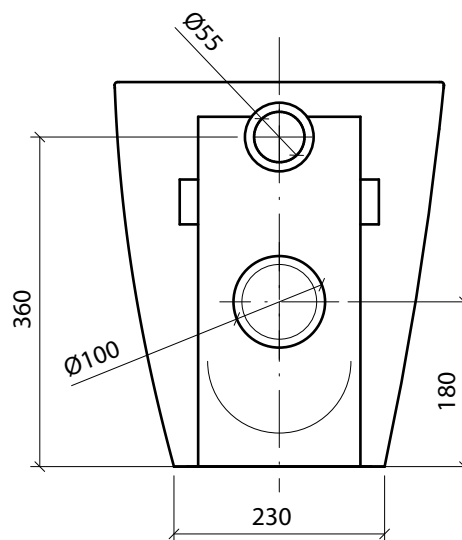

VISTA POSTERIORE