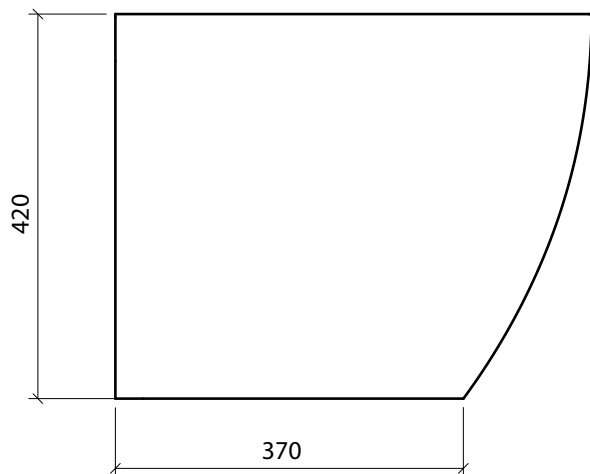

DREAM

Designed by **Antonio Pascale**

GALASSIA Italy

Art. **7327**

INFO

WC A PAVIMENTO SENZA BRIDA
Back to wall WC without RIM

PESO Kg 26,5
Weight

REVISIONE 1.0
Silvano Mariano

DATA
10/04/2019

CE EN 997

COLORI

● **BIANCO LUCIDO** cod. **7327**
Glossy White

● **BIANCO MATT** cod. **7327MT**
Matt White

● **NERO MATT** cod. **7327NEMT**
Matt Black

● **GRIGIO MATT** cod. **7327GM**
Matt Grey

ACCESSORI

COPRIVASO EXTRASLIM
Extra slim seat-cover

cod. **7329**

COPRIVASO SOFT-CLOSE EXTRA SLIM
Soft-close extra slim seat-cover

● **BIANCO LUCIDO** cod. **7330**
Glossy White

● **BIANCO MATT** cod. **7330MT**
Matt White

● **NERO MATT** cod. **7330NEMT**
Matt Black

● **GRIGIO MATT** cod. **7330GM**
Matt Grey

VISTA LATERALE