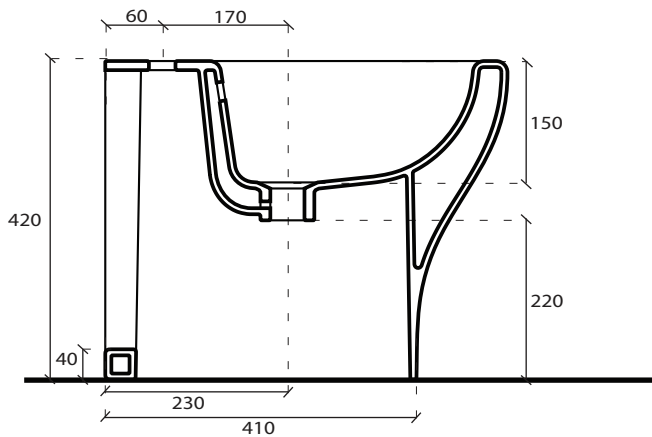

SEZIONE A-A'