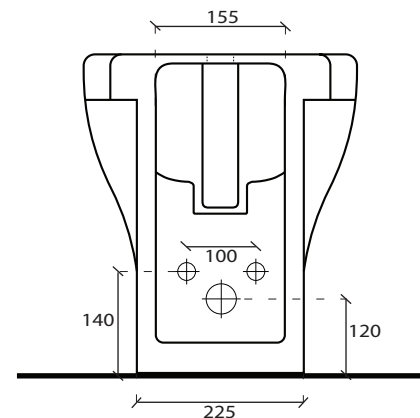

VISTA POSTERIORE

ATTENZIONE:

Galassia Spa persegue la filosofia di migliorare i prodotti aggiungendo nuovi materiali, innovazioni progettuali e tecnologie produttive. L'azienda si riserva di cambiare schede tecniche e caratteristiche di funzionamento degli articoli in ogni momento e senza necessità di preavviso. I pesi possono subire variazioni del 20%.

ATTENTION:

Galassia Spa is constantly improving its products by adding new materials, new projects and modern production technologies. The company reserves the right to change any technical specifications/ dimension and/or operating characteristics of the products at any time and without giving notice. the ceramic items weight may vary up to 20%