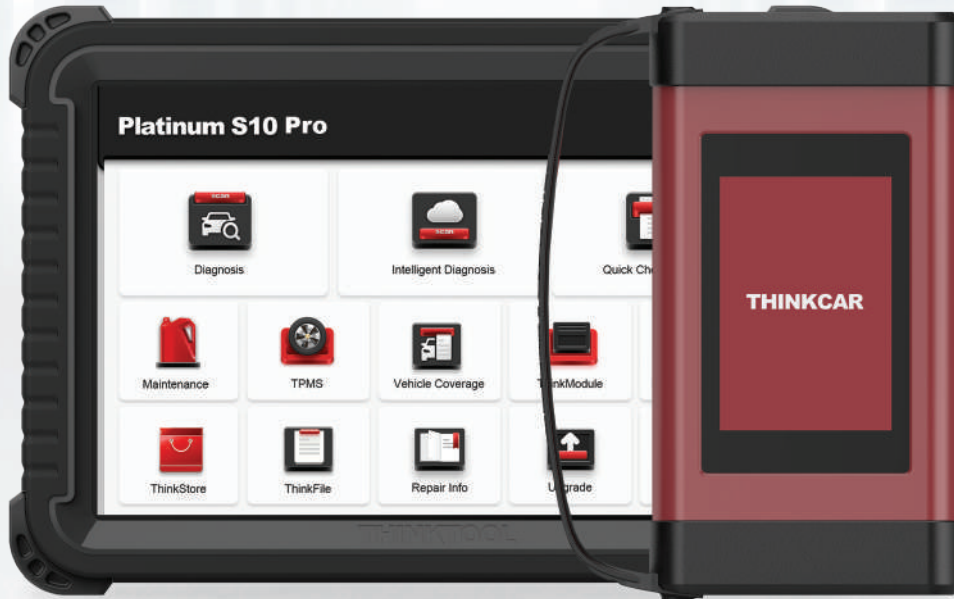

PLATINUM S10 PRO