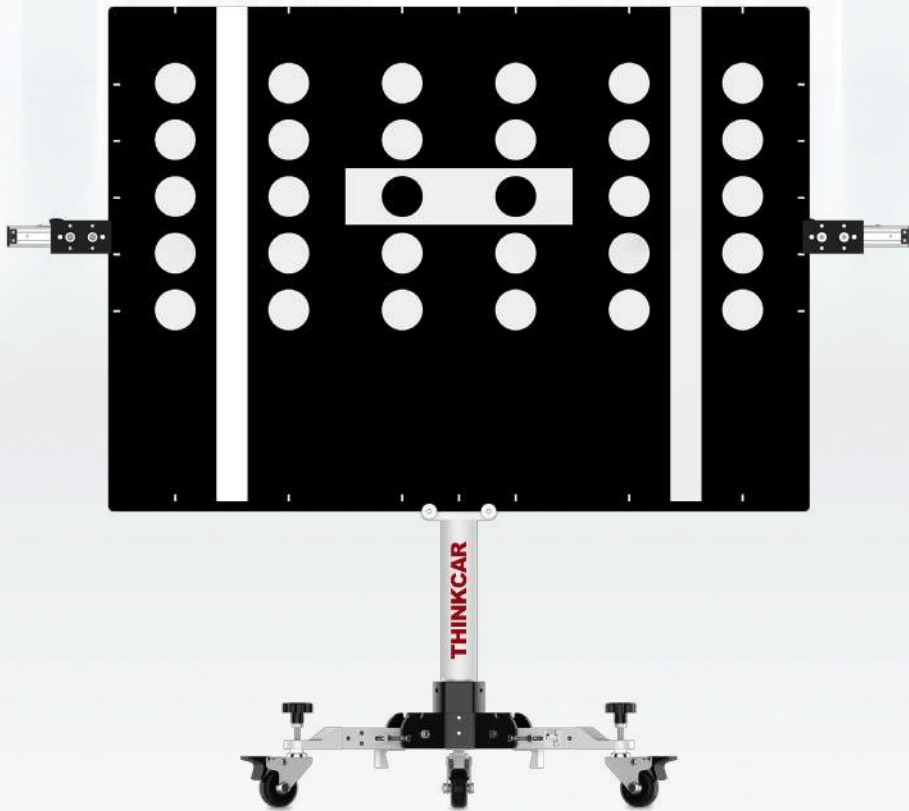

THINKADAS ELITE