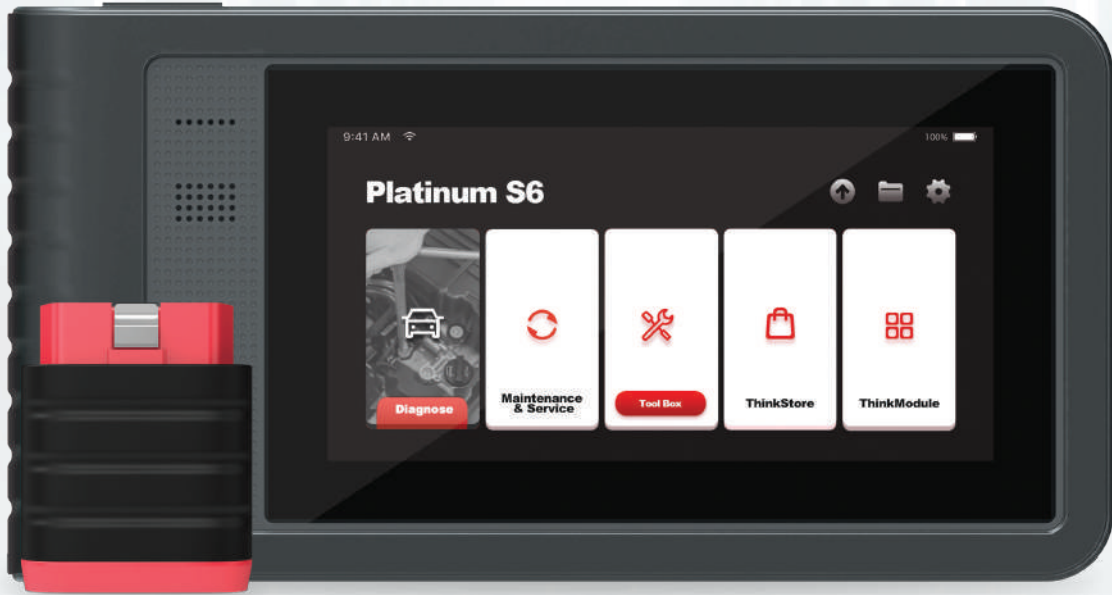

PLATINUM S6