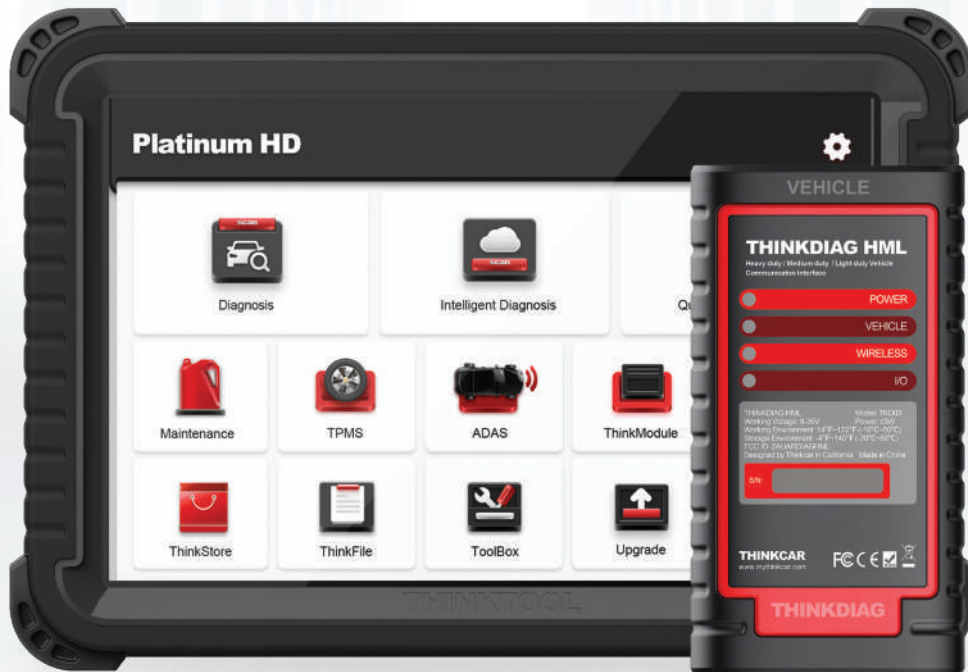

PLATINUM HD