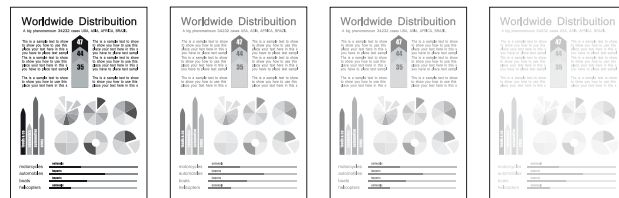

Off   Light   Lighter   Lightest