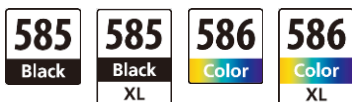

1: When compared to Canon PIXMA TR7660a

2: AirPrint and Mopria are available for download via the Apple Store (iOS) and Play Store (Android).

What inks can I use with my printer?

INK YIELD
A4 Document: 180