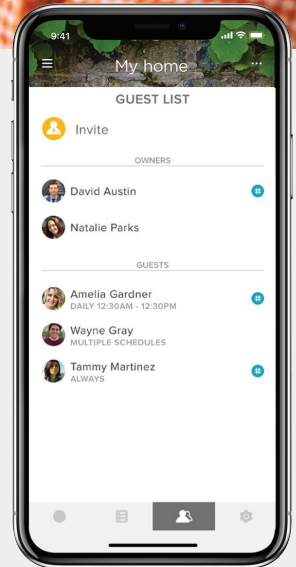

# Access Kit

Turn your smartphone into your key. The intuitive Yale Access app lets you manage the access of your home remotely.\*

\*When used in conjunction with a Yale Connect Wi-Fi Bridge

## App control

Lock and unlock your door from your app, anywhere in the world.