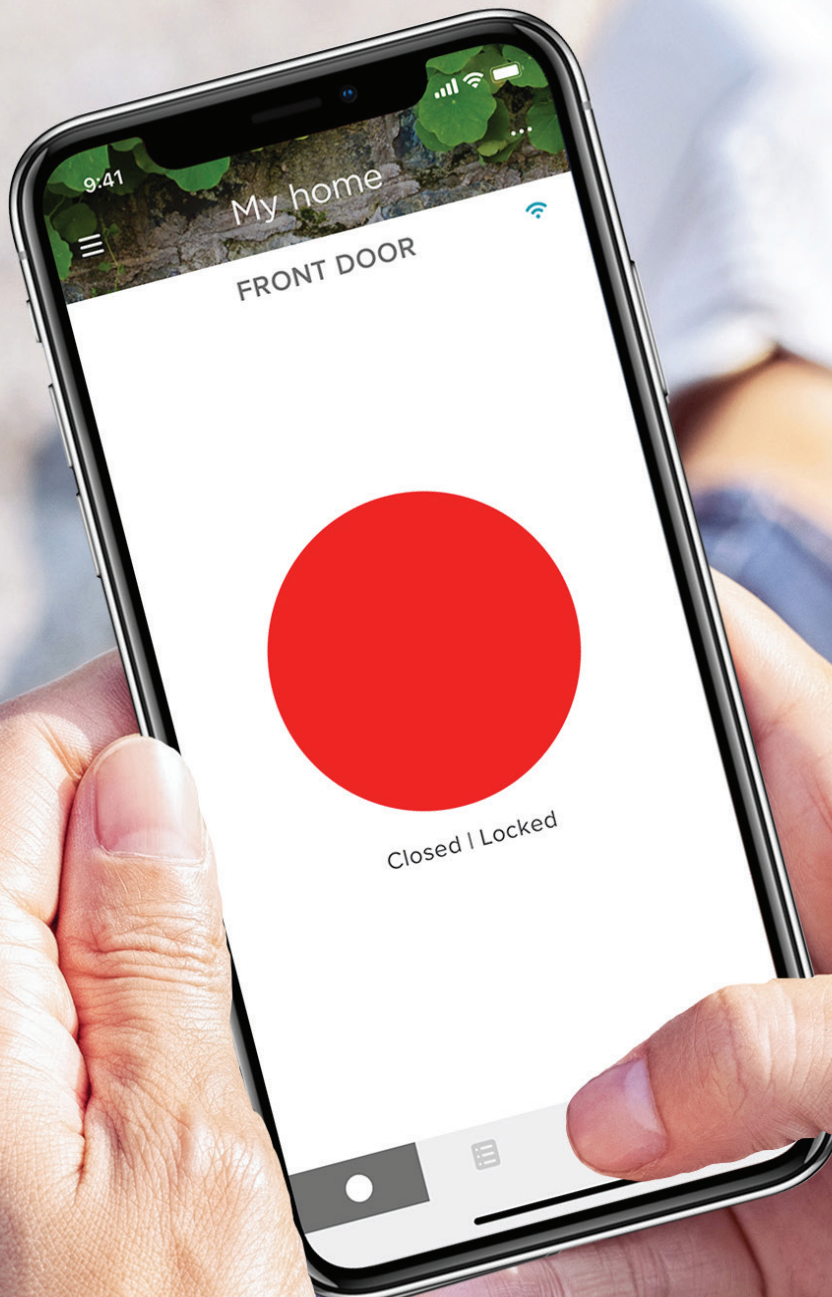

# Access Kit

Turn your smartphone into your key. The intuitive Yale Access app lets you manage the access of your home remotely.\*

\*When used in conjunction with a Yale Connect Wi-Fi Bridge

## App control

Lock and unlock your door from your app, anywhere in the world.

## DoorSense™ technology

The lock will check the status of the door and tells you if your door is securely closed and locked.