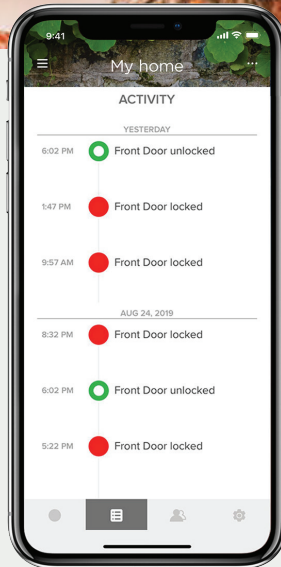

# Access Kit

Turn your smartphone into your key. The intuitive Yale Access app lets you manage the access of your home remotely.\*

\*When used in conjunction with a Yale Connect Wi-Fi Bridge

## App control

Lock and unlock your door from your app, anywhere in the world.

## DoorSense™ technology

The lock will check the status of the door and tells you if your door is securely closed and locked.

## **Control who has access**

Let visitors in and out when you aren't home