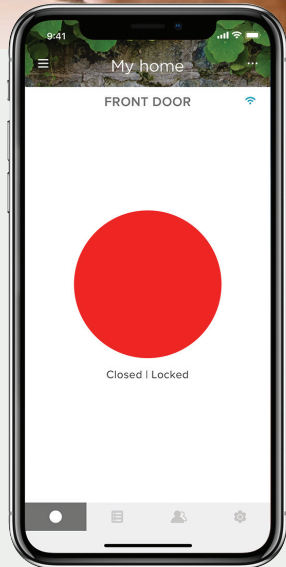

# Access Kit

Turn your smartphone into your key. The intuitive Yale Access app lets you manage the access of your home remotely.\*

\*When used in conjunction with a Yale Connect Wi-Fi Bridge

## App control

Lock and unlock your door from your app, anywhere in the world.