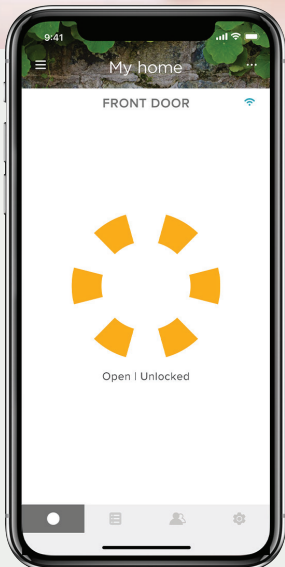

# Access Kit

Turn your smartphone into your key. The intuitive Yale Access app lets you manage the access of your home remotely.\*

\*When used in conjunction with a Yale Connect Wi-Fi Bridge

## App control

Lock and unlock your door from your app, anywhere in the world.