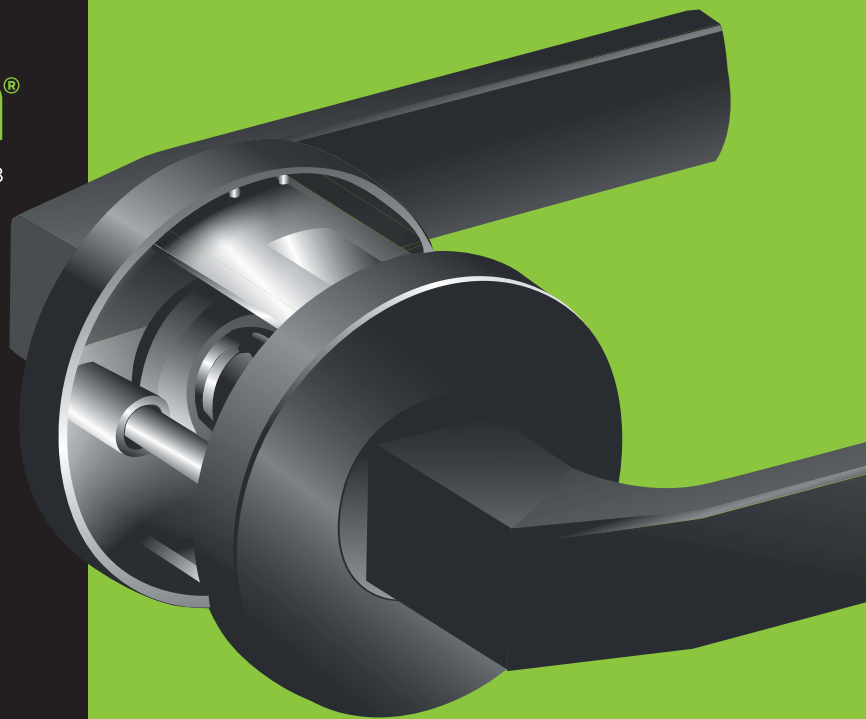

Introducing the new Matt Black S range and hardware

Stylish. Easier to install. Built to last.

Matt Black S range

Sara lever handles

- Manufactured to grade 3 standard
- To fit 54mm hole
- Privacy set – auto release function activated by depressing inside handle, privacy on rosette
- Suits door thickness: 32mm-45mm
- Concealed fixing
- Fixings supplied
- Comes with adjustable 60mm/70mm backset tubular latch
- Non-handed
- Dummy – surface mount fixed
- Pressure zinc die cast
- Durable oil rubbed bronze finish
- Non-twist positioning lugs make installation faster and means covers stay straight
- Unique through door interlocking system improves strength and makes installation easier
- Quicker privacy set installation due to a new cam release mechanism
- Extra grip points to secure the handle to the door
- Comes standard with 65mm round rosette
- Square rose also available, sold separately

Passage Set	SAR101BLK	MB
Privacy Set	SAR102BLK	MB
Non-handed Dummy	SAR103BLK	MB