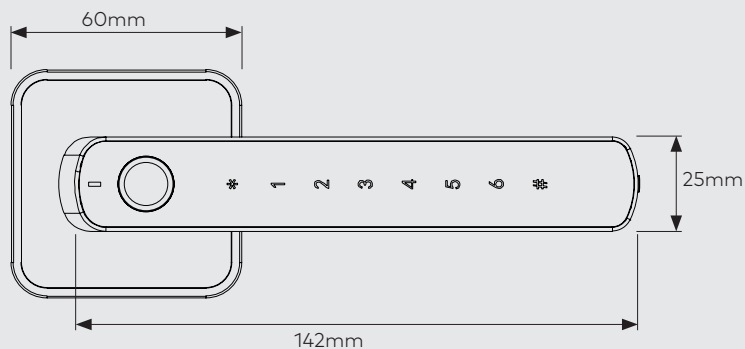

Dimensions

Rosé	Item	Article Number	Description	Finish
	Rosé Silver	9400000011394	ROSÉ BIOMETRIC DIGITAL LOCK SIL	SILVER
	Rosé Black	9400000011395	ROSÉ BIOMETRIC DIGITAL LOCK BLK	BLACK