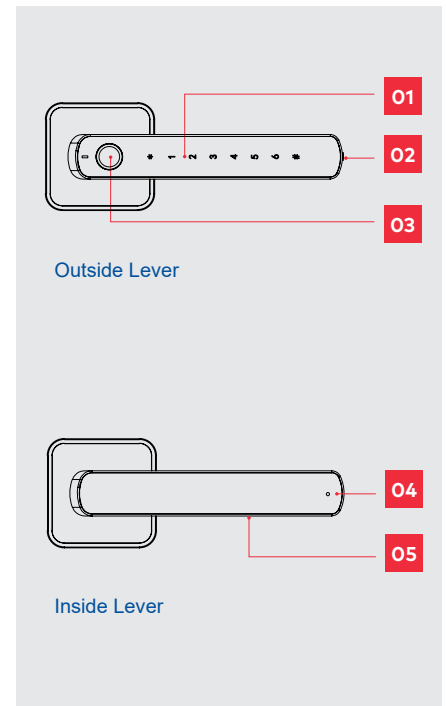

The Rosé comes complete with a high quality dormakaba 60mm backset tubular deadlatch for maximum security and reliability.

### Advantages at a glance:

- Keyless entry
- Operated by fingerprint or PIN code
- Non-handed
- Suitable for new installation or retrofit any 54mm lock hole
- Finish: Silver or Black

dormakaba Australia  
Head Office  
12-13 Dansu Court  
Hallam VIC 3803  
T: 1800 675 411  
info.au@dormakaba.com  
www.dormakaba.com.au

# Specifications

Credentials	
Methods	Digital keypad Finger print reader
Pin Code	2 master codes (6 digits) 200 user fingerprint/codes User codes can be 6 to 10 digits
Fingerprints	200 user fingerprints/codes
Usage	Recommended for internal doors Perfect to retrofit any 54mm hole lock
Various	Voice guidance menu
Mechanical Features	
Keypad	6 digit touch keypad
Power	3 AAA alkaline batteries (included) A USB-Type C port is in the end of the outside handle for emergency power supply
Backset	60mm
Installation	
Door preparation	25mm latch hole and 54mm lock hole 60mm backset deadlatch (retrofit to standard Australian lever set)
Door handing	Non-handed lock
Door thickness	32mm to 50mm
Available finishes	Silver - SIL Black - BLK