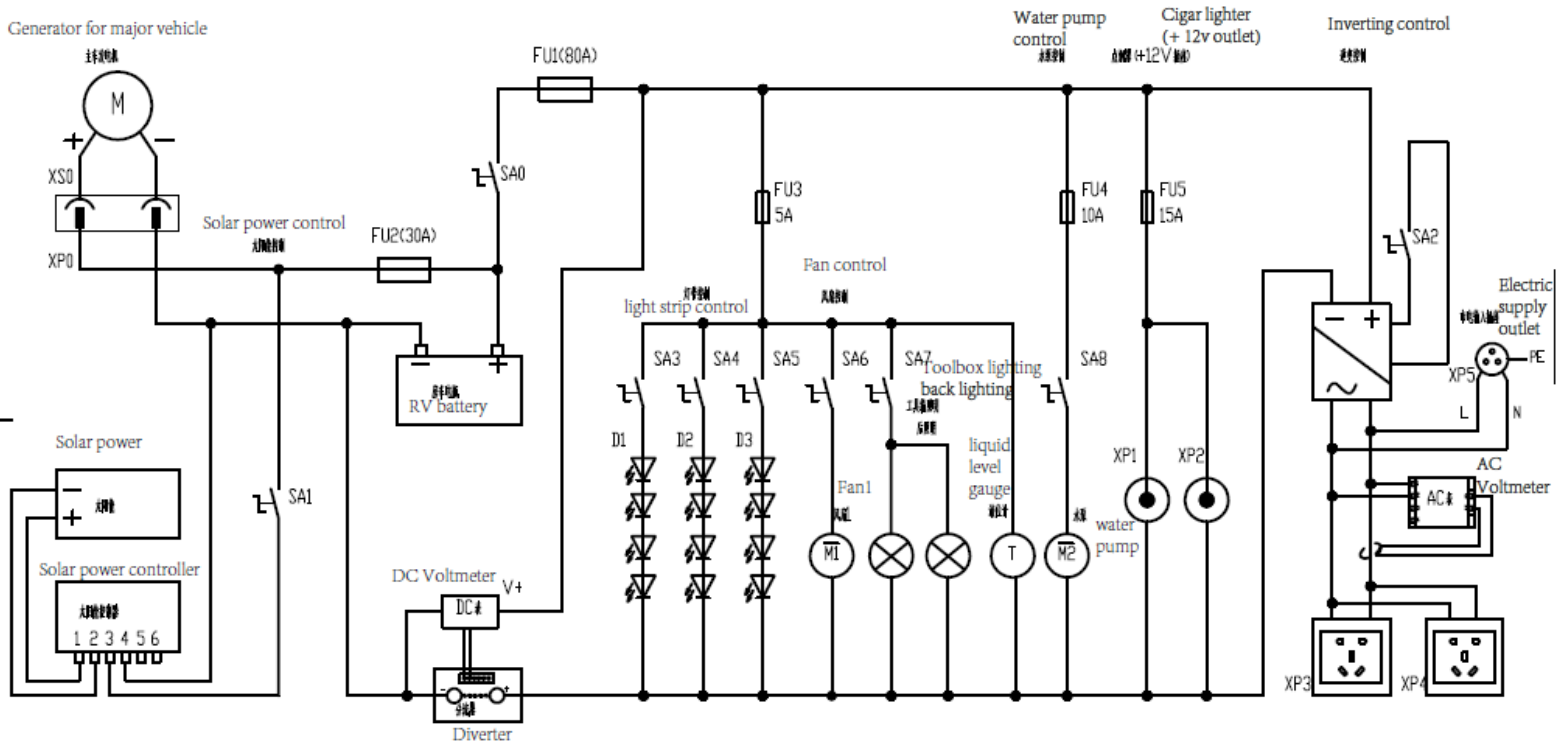

TRIBE OVERLAND BASECAMP TRAILER WIRING DIAGRAM

Warranty:

One Year (1) from date of purchase and on-line registration

TRIBE 2021 MODEL WIRING DIAGRAM

SHORE POWER INVERTER

***Wiring can be changed without notice