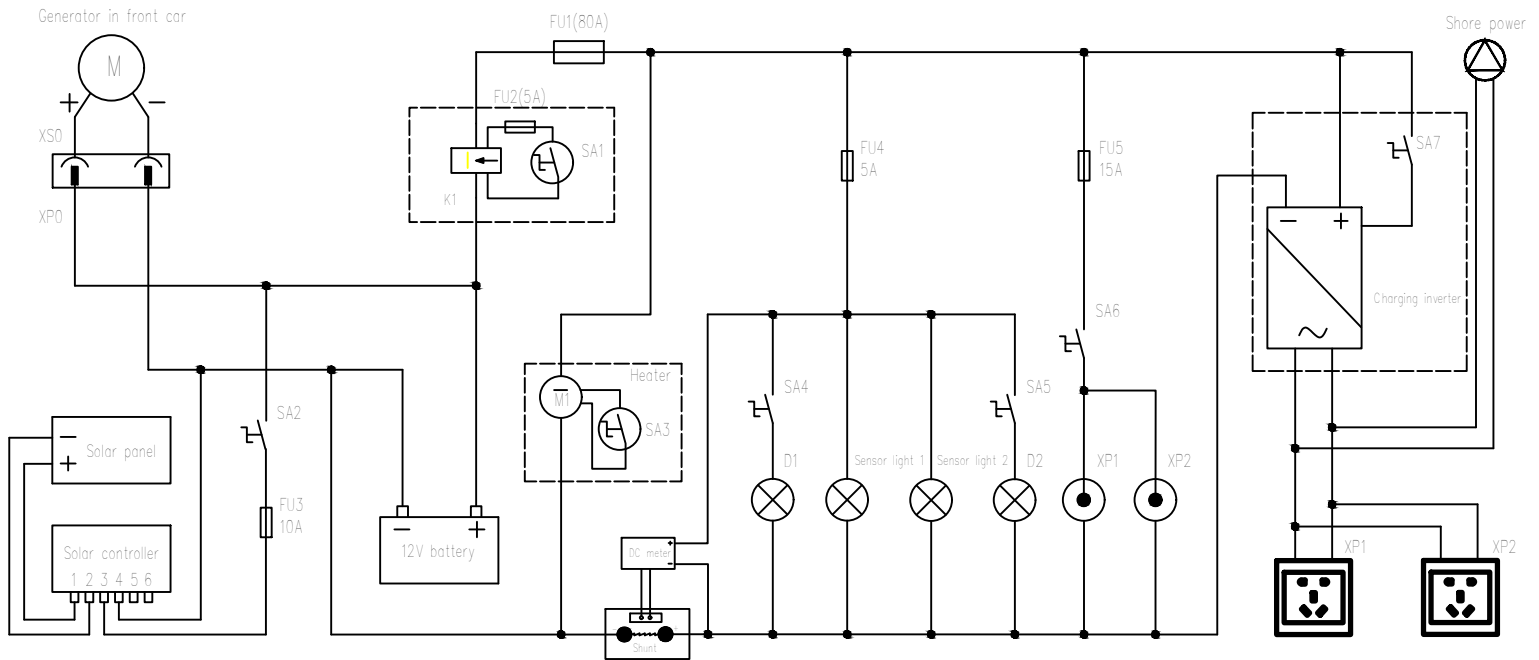

TRIBE TRAILERS WIRING DIAGRAM

Warranty:

One Year (1) from date of purchase and on-line registration

TRAVELER- WIRING DIAGRAM

***Wiring can be changed without notice