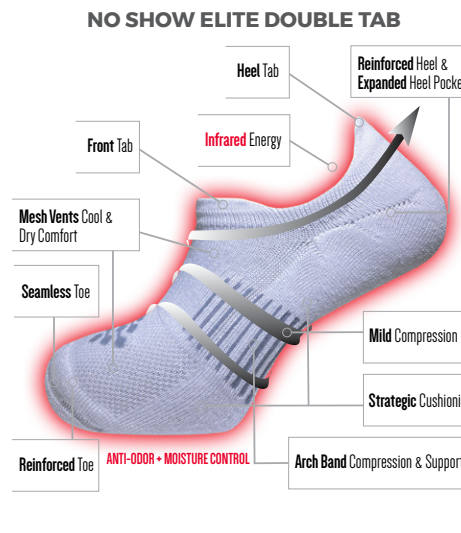

SIZING CHART & SOCK HEIGHT

SOCK SIZE	SHOE SIZE	
	MEN	WOMEN
S/M	6-9.5	6.5-10
L/XL	10-14.5	10.5-14

SOCK HEIGHT

FEATURES

TRUEENERGY[®] 

TRU-X[™]
TECHNOLOGY
COMPRESSION + INFRARED

ACTIVE RECOVERY

TrueEnergy[®]
74 8th Street SE Suite 220 Hickory, NC 28602
Toll Free: 1-800-395-4290 Orders@TrueEnergySocks.com
TrueEnergySocks.com