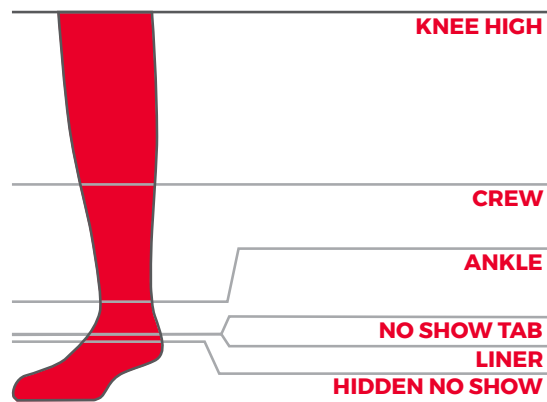

SIZING CHART & SOCK HEIGHT

SOCK SIZE	SHOE SIZE	
	MEN	WOMEN
S/M	6-9.5	6.5-10
L/XL	10-14.5	10.5-14

SOCK HEIGHT