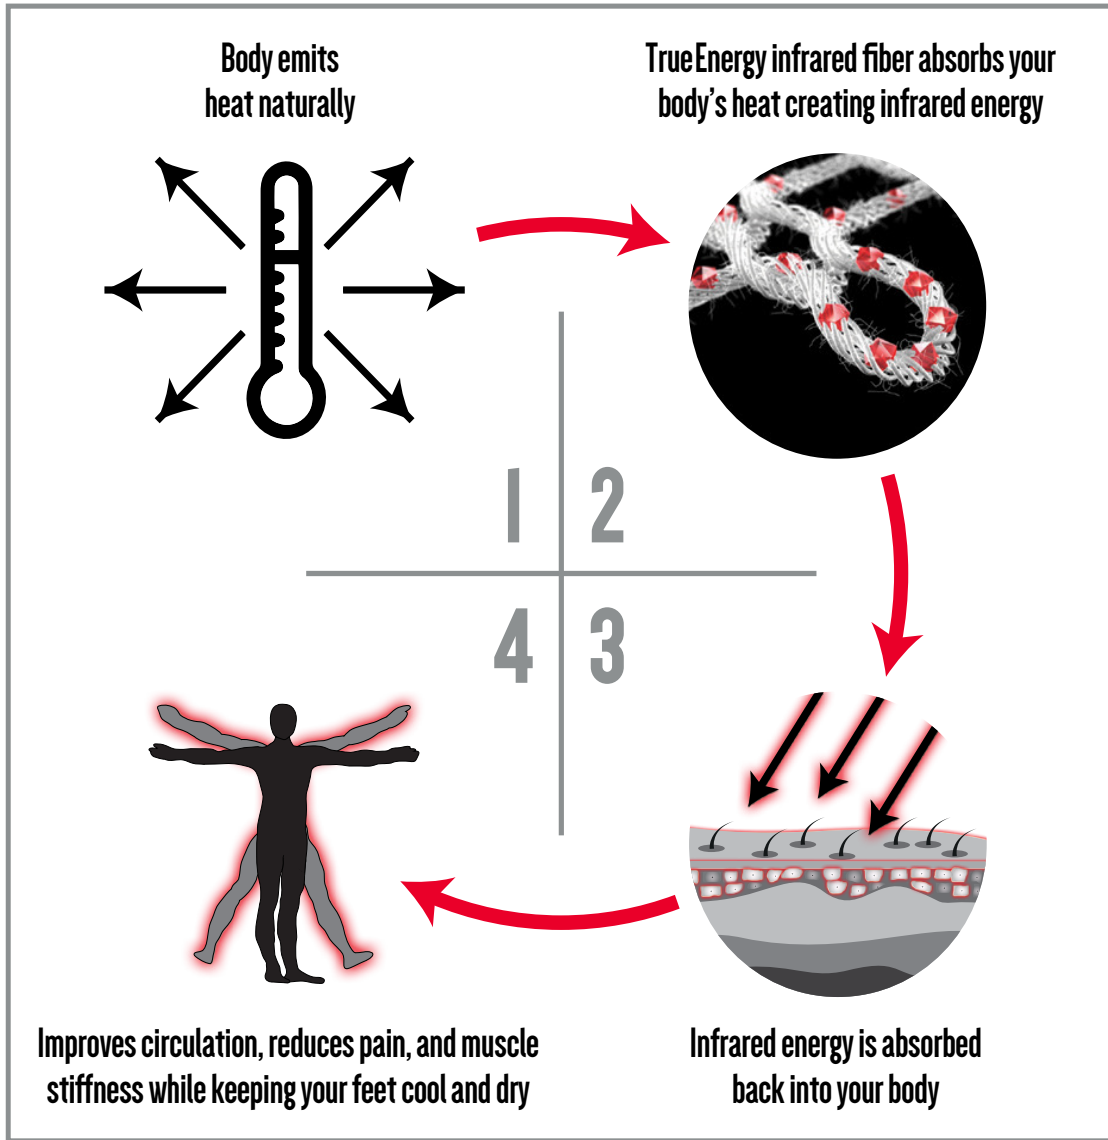

HOW IT WORKS