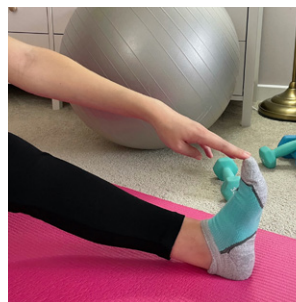

TRUEENERGY®
• INFRARED TECHNOLOGY •
“FOR YOUR LIFESTYLE”

TRAIN • RECOVER • EXCEL™