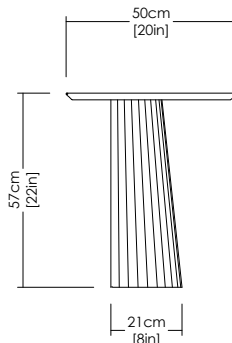

Usò e manutenzione

Per la manutenzione ordinaria utilizzare un detergente neutro diluito in acqua, preferibilmente calda, risciacquando spesso il panno nella soluzione e strizzando bene. Se olio, vino o altri liquidi cadono sull'oggetto rimuoverli al piú presto. Evitare di lasciare la superficie del calcestrúzzo a contatto diretto e per lunghi periodi di tempo con liquidi o panni bagnati in modo da evitare la creazione di sfumature nell'area interessata.

Non utilizzare prodotti abrasivi. Il prodotto è realizzato interamente a mano in Italia. In quanto prodotto completamente artigianale, non è soggetto a normativa europea.

Use and maintenance

For routine cleaning use a neutral detergent diluted in water, better if warm, rinse often the cloth in the detergent solution, squeezing it well afterwards. If oil, wine or other liquids fall on the item remove them as soon as possible.

Avoid leaving liquids or wet cloths on the concrete surface for a long period of time in order to avoid the making of shades in the affected area.

Do not use abrasive products.

The product is 100% Made in Italy and made by hand by our highly trained staff through accurate and complex craftsmanship.

As a fully artisanal product it is not subject to CE certification.