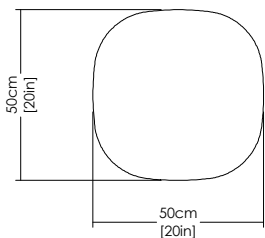

Usò e manutenzione

Per la manutenzione ordinaria utilizzare un detergente neutro diluito in acqua, preferibilmente calda, risciacquando spesso il panno nella soluzione e strizzando bene. Se olio, vino o altri liquidi cadono sull'oggetto rimuoverli al piú presto. Evitare di lasciare la superficie del calcestrúzzo a contatto diretto e per lunghi periodi di tempo con liquidi o panni bagnati in modo da evitare la creazione di sfumature nell'area interessata.

Non utilizzare prodotti abrasivi. Il prodotto è realizzato interamente a mano in Italia. In quanto prodotto completamente artigianale, non è soggetto a normativa europea.

Use and maintenance

For routine cleaning use a neutral detergent diluted in water, better if warm, rinse often the cloth in the detergent solution, squeezing it well afterwards. If oil, wine or other liquids fall on the item remove them as soon as possible.

Avoid leaving liquids or wet cloths on the concrete surface for a long period of time in order to avoid the making of shades in the affected area.

Do not use abrasive products.

The product is 100% Made in Italy and made by hand by our highly trained staff through accurate and complex craftsmanship.

As a fully artisanal product it is not subject to CE certification.