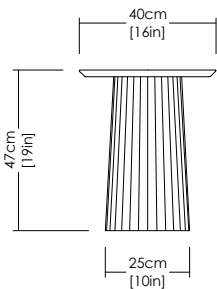

Usò e manutenzione

Per la manutenzione ordinaria utilizzare un detergente neutro diluito in acqua, preferibilmente calda, risciacquando spesso il panno nella soluzione e strizzando bene. Se olio, vino o altri liquidi cadono sull'oggetto rimuoverli al più presto. Evitare di lasciare la superficie del calcestruzzo a contatto diretto e per lunghi periodi di tempo con liquidi o panni bagnati in modo da evitare la creazione di sfumature nell'area interessata.

Non utilizzare prodotti abrasivi. Il prodotto è realizzato interamente a mano in Italia. In quanto prodotto completamente artigianale, non è soggetto a normativa europea.

Use and maintenance

For routine cleaning use a neutral detergent diluted in water, better if warm, rinse often the cloth in the detergent solution, squeezing it well afterwards. If oil, wine or other liquids fall on the item remove them as soon as possible.

Avoid leaving liquids or wet cloths on the concrete surface for a long period of time in order to avoid the making of shades in the affected area.

Do not use abrasive products.

The product is 100% Made in Italy and made by hand by our highly trained staff through accurate and complex craftsmanship.

As a fully artisanal product it is not subject to CE certification.