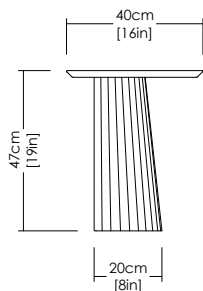

Usò e manutenzione

Per la manutenzione ordinaria utilizzare un detergente neutro diluito in acqua, preferibilmente calda, risciacquando spesso il panno nella soluzione e strizzando bene. Se olio, vino o altri liquidi cadono sull'oggetto rimuoverli al più presto. Evitare di lasciare la superficie del calcestruzzo a contatto diretto e per lunghi periodi di tempo con liquidi o panni bagnati in modo da evitare la creazione di sfumature nell'area interessata.

Non utilizzare prodotti abrasivi. Il prodotto è realizzato interamente a mano in Italia. In quanto prodotto completamente artigianale, non è soggetto a normativa europea.

Use and maintenance

For routine cleaning use a neutral detergent diluted in water, better if warm, rinse often the cloth in the detergent solution, squeezing it well afterwards. If oil, wine or other liquids fall on the item remove them as soon as possible.

Avoid leaving liquids or wet cloths on the concrete surface for a long period of time in order to avoid the making of shades in the affected area.

Do not use abrasive products.

The product is 100% Made in Italy and made by hand by our highly trained staff through accurate and complex craftsmanship.

As a fully artisanal product it is not subject to CE certification.