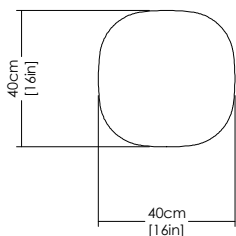

Usò e manutenzione

Per la manutenzione ordinaria utilizzare un detergente neutro diluito in acqua, preferibilmente calda, risciacquando spesso il panno nella soluzione e strizzando bene. Se olio, vino o altri liquidi cadono sull'oggetto rimuoverli al più presto. Evitare di lasciare la superficie del calcestruzzo a contatto diretto e per lunghi periodi di tempo con liquidi o panni bagnati in modo da evitare la creazione di sfumature nell'area interessata.

Non utilizzare prodotti abrasivi. Il prodotto è realizzato interamente a mano in Italia. In quanto prodotto completamente artigianale, non è soggetto a normativa europea.

Use and maintenance

For routine cleaning use a neutral detergent diluted in water, better if warm, rinse often the cloth in the detergent solution, squeezing it well afterwards. If oil, wine or other liquids fall on the item remove them as soon as possible.

Avoid leaving liquids or wet cloths on the concrete surface for a long period of time in order to avoid the making of shades in the affected area.

Do not use abrasive products.

The product is 100% Made in Italy and made by hand by our highly trained staff through accurate and complex craftsmanship.

As a fully artisanal product it is not subject to CE certification.