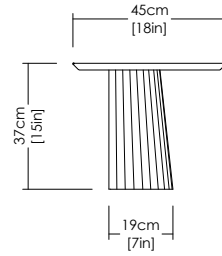

Usò e manutenzione

Per la manutenzione ordinaria utilizzare un detergente neutro diluito in acqua, preferibilmente calda, risciacquando spesso il panno nella soluzione e strizzando bene. Se olio, vino o altri liquidi cadono sull'oggetto rimuoverli al piú presto. Evitare di lasciare la superficie del calcetrausto a contatto diretto e per lunghi periodi di tempo con liquidi o panni bagnati in modo da evitare la creazione di sfumature nell'area interessata. Non utilizzare prodotti abrasivi. Il prodotto è realizzato interamente a mano in Italia. In quanto prodotto completamente artigianale, non è soggetto a normativa europea.

Use and maintenance

For routine cleaning use a neutral detergent diluted in water, better if warm, rinse often the cloth in the detergent solution, squeezing it well afterwards. If oil, wine or other liquids fall on the item remove them as soon as possible. Avoid leaving liquids or wet cloths on the concrete surface for a long period of time in order to avoid the making of shades in the affected area. Do not use abrasive products. The product is 100% Made in Italy and made by hand by our highly trained staff through accurate and complex craftsmanship. As a fully artisanal product it is not subject to CE certification.