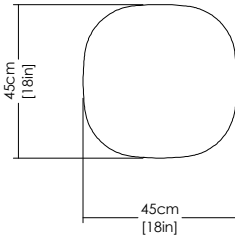

Usò e manutenzione

Per la manutenzione ordinaria utilizzare un detergente neutro diluito in acqua, preferibilmente calda, risciacquando spesso il panno nella soluzione e strizzando bene. Se olio, vino o altri liquidi cadono sull'oggetto rimuoverli al piú presto. Evitare di lasciare la superficie del calcetrausto a contatto diretto e per lunghi periodi di tempo con liquidi o panni bagnati in modo da evitare la creazione di sfumature nell'area interessata. Non utilizzare prodotti abrasivi. Il prodotto è realizzato interamente a mano in Italia. In quanto prodotto completamente artigianale, non è soggetto a normativa europea.

Use and maintenance

For routine cleaning use a neutral detergent diluted in water, better if warm, rinse often the cloth in the detergent solution, squeezing it well afterwards. If oil, wine or other liquids fall on the item remove them as soon as possible. Avoid leaving liquids or wet cloths on the concrete surface for a long period of time in order to avoid the making of shades in the affected area. Do not use abrasive products. The product is 100% Made in Italy and made by hand by our highly trained staff through accurate and complex craftsmanship. As a fully artisanal product it is not subject to CE certification.