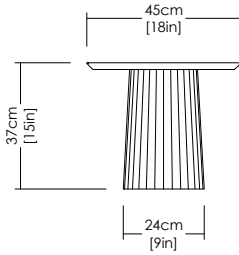

Usò e manutenzione

Per la manutenzione ordinaria utilizzare un detergente neutro diluito in acqua, preferibilmente calda, risciacquando spesso il panno nella soluzione e strizzando bene. Se olio, vino o altri liquidi cadono sull'oggetto rimuoverli al piú presto. Evitare di lasciare la superficie del calcetrausto a contatto diretto e per lunghi periodi di tempo con liquidi o panni bagnati in modo da evitare la creazione di sfumature nell'area interessata. Non utilizzare prodotti abrasivi. Il prodotto è realizzato interamente a mano in Italia. In quanto prodotto completamente artigianale, non è soggetto a normativa europea.

Use and maintenance

For routine cleaning use a neutral detergent diluted in water, better if warm, rinse often the cloth in the detergent solution, squeezing it well afterwards. If oil, wine or other liquids fall on the item remove them as soon as possible. Avoid leaving liquids or wet cloths on the concrete surface for a long period of time in order to avoid the making of shades in the affected area. Do not use abrasive products. The product is 100% Made in Italy and made by hand by our highly trained staff through accurate and complex craftsmanship. As a fully artisanal product it is not subject to CE certification.