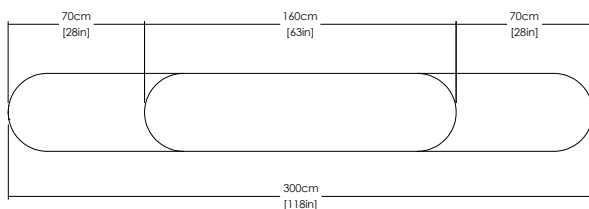

Usò e manutenzione

Per la manutenzione ordinaria utilizzare un detergente neutro diluito in acqua, preferibilmente calda, risciacquando spesso il panno nella soluzione e strizzando bene. Se olio, vino o altri liquidi cadono sull'oggetto rimuoverli al più presto. Evitare di lasciare la superficie del calcestruzzo a contatto diretto e per lunghi periodi di tempo con liquidi o panni bagnati in modo da evitare la creazione di sfumature nell'area interessata. Non utilizzare prodotti abrasivi. Il prodotto è realizzato interamente a mano in Italia. In quanto prodotto completamente artigianale, non è soggetto a normativa europea.

Use and maintenance

For routine cleaning use a neutral detergent diluted in water, better if warm, rinse often the cloth in the detergent solution, squeezing it well afterwards. If oil, wine or other liquids fall on the item remove them as soon as possible. Avoid leaving liquids or wet cloths on the concrete surface for a long period of time in order to avoid the making of shades in the affected area. Do not use abrasive products. The product is 100% Made in Italy and made by hand by our highly trained staff through accurate and complex craftsmanship. As a fully artisanal product it is not subject to CE certification.