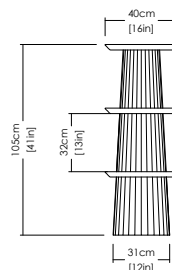

Usò e manutenzione

Per la manutenzione ordinaria utilizzare un detergente neutro diluito in acqua, preferibilmente calda, risciacquando spesso il panno nella soluzione e strizzando bene. Se olio, vino o altri liquidi cadono sull'oggetto rimuoverli al più presto. Evitare di lasciare la superficie del calcestruzzo a contatto diretto e per lunghi periodi di tempo con liquidi o panni bagnati in modo da evitare la creazione di sfumature nell'area interessata. Non utilizzare prodotti abrasivi. Il prodotto è realizzato interamente a mano in Italia. In quanto prodotto completamente artigianale, non è soggetto a normativa europea.

Use and maintenance

For routine cleaning use a neutral detergent diluted in water, better if warm, rinse often the cloth in the detergent solution, squeezing it well afterwards. If oil, wine or other liquids fall on the item remove them as soon as possible. Avoid leaving liquids or wet cloths on the concrete surface for a long period of time in order to avoid the making of shades in the affected area. Do not use abrasive products. The product is 100% Made in Italy and made by hand by our highly trained staff through accurate and complex craftsmanship. As a fully artisanal product it is not subject to CE certification.