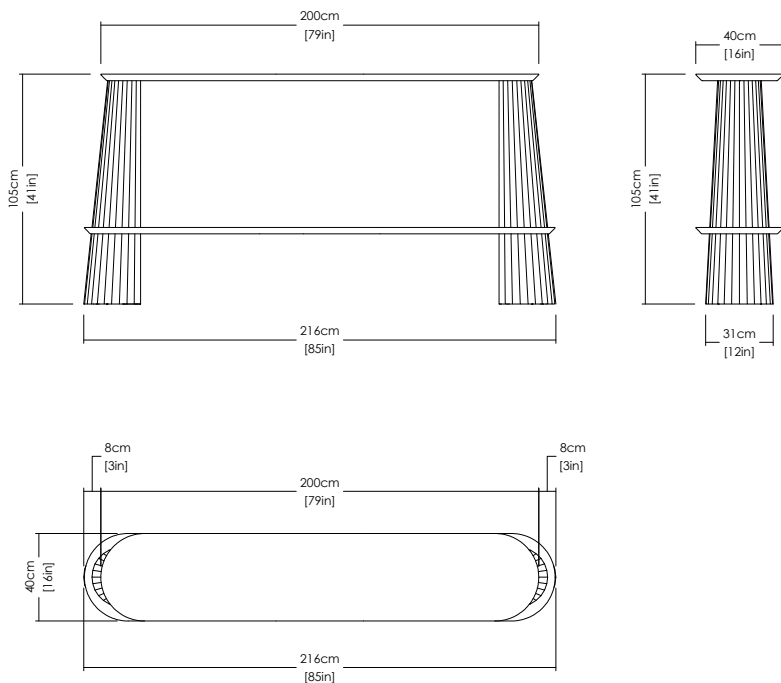

Usò e manutenzione

Per la manutenzione ordinaria utilizzare un detergente neutro diluito in acqua, preferibilmente calda, risciacquando spesso il panno nella soluzione e strizzando bene. Se olio, vino o altri liquidi cadono sull'oggetto rimuoverli al più presto. Evitare di lasciare la superficie del calcestrutto a contatto diretto e per lunghi periodi di tempo con liquidi o panni bagnati in modo da evitare la creazione di sfumature nell'area interessata.

Non utilizzare prodotti abrasivi. Il prodotto è realizzato interamente a mano in Italia. In quanto prodotto completamente artigianale, non è soggetto a normativa europea.

Use and maintenance

For routine cleaning use a neutral detergent diluted in water, better if warm, rinse often the cloth in the detergent solution, squeezing it well afterwards. If oil, wine or other liquids fall on the item remove them as soon as possible.

Avoid leaving liquids or wet cloths on the concrete surface for a long period of time in order to avoid the making of shades in the affected area.

Do not use abrasive products.

The product is 100% Made in Italy and made by our highly trained staff through accurate and complex craftsmanship.

As a fully artisanal product it is not subject to CE certification.