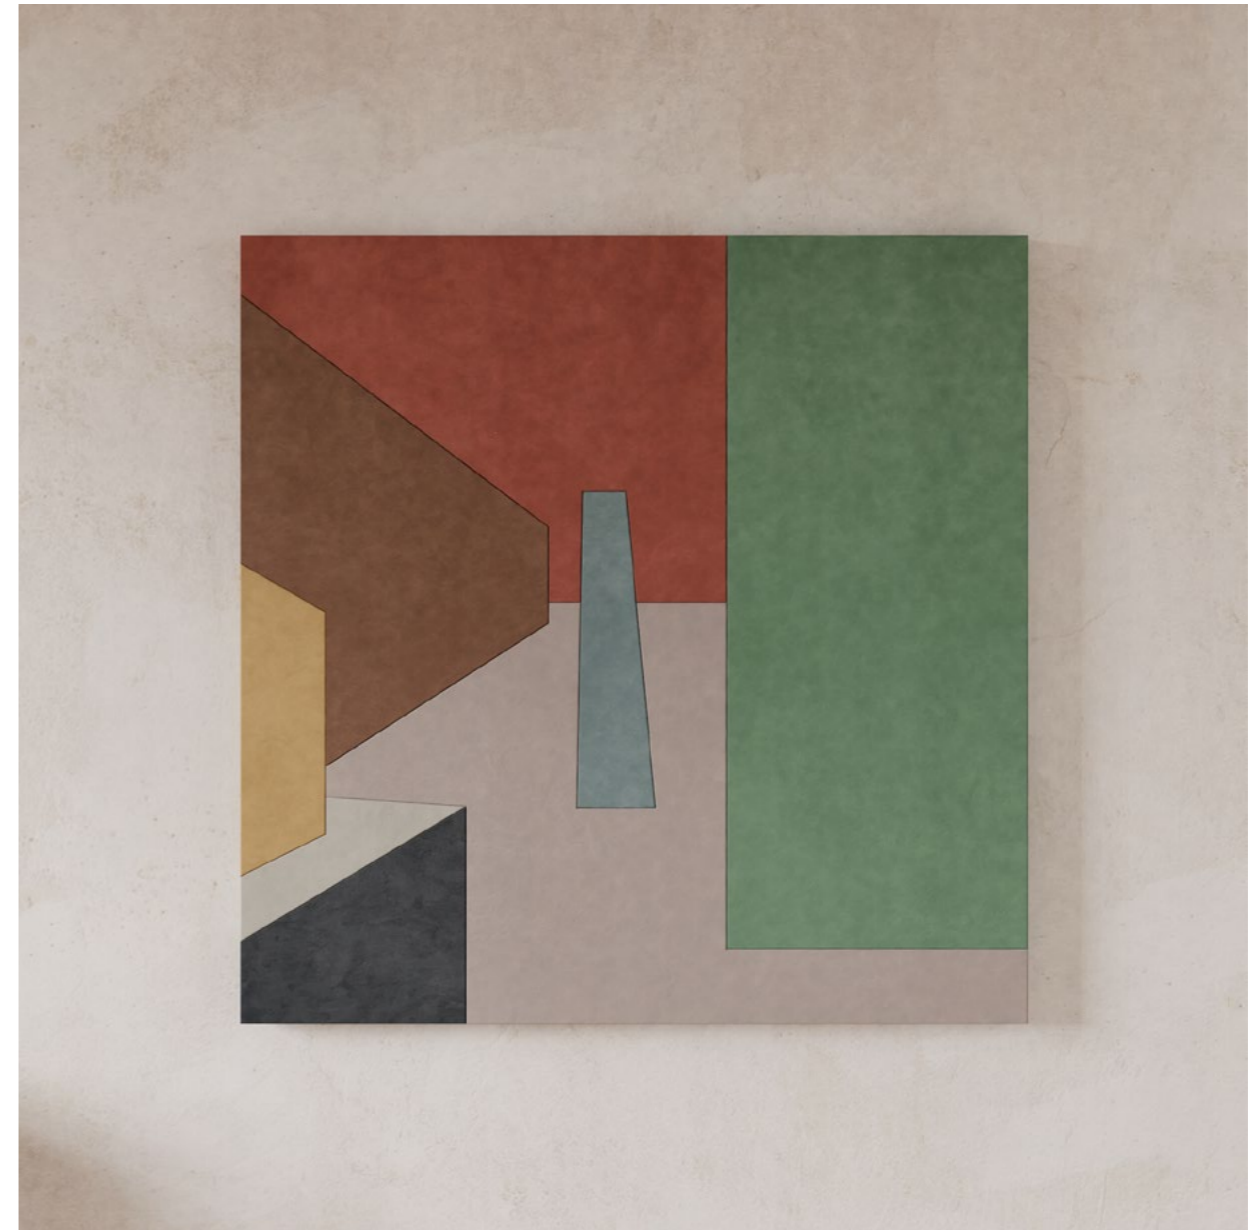

Stool Concrete picture
Steel frame

Year 2020

Finiture Sandblasted concrete

Colours Brick, Silver, Powder,
Cream, Fir, Dark
Chocolate, Ink,
Ultra Marine

designed by **Studio Irvine**

Fusto moodboard III

Seduta Quadro in calcestruzzo
Struttura in acciaio

Anno 2020

Finiture Cemento sabbato

Colori Mattone, Argento,
Polvere, Crema, Abete,
Cioccolato, Inchiostro,
Marino

Stool Concrete picture
Steel frame

Year 2020

Finiture Sandblasted concrete

Colours Brick, Silver, Powder,
Cream, Fir, Dark
Chocolate, Ink,
Ultra Marine

designed by **Studio Irvine**

Fusto moodboard IV

Seduta Quadro in calcestruzzo
Struttura in acciaio

Anno 2020

Finiture Cemento sabbaiato

Colori Mattone, Argento,
Polvere, Crema, Abete,
Cioccolato, Inchiostro,
Marino