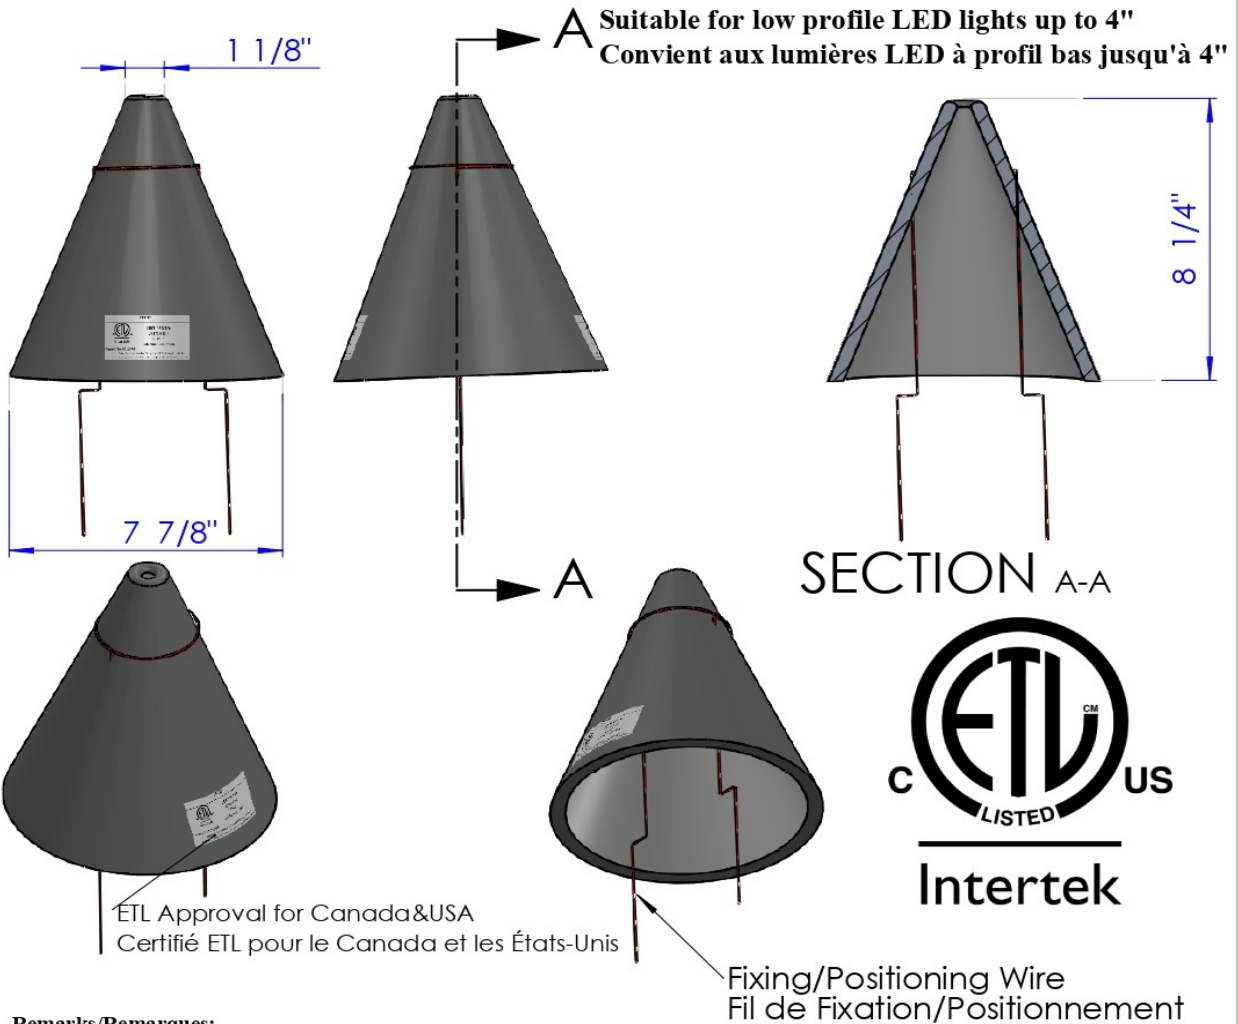

4

3

2

1

F

F

E

E

D

D

C

C

B

B

A

A

Remarks/Remarques:

1. **Easy Installation** - can be fitted in seconds. No screws, drilling or additional sealant required.
   Installation facile - peut être installé en quelques secondes. Aucune vis, perçage ou mastic supplémentaire requis.
2. **60 minutes protection.**
   60 minutes de protection.
3. **The cover is ventilated to reduce heat build-up.**
   La boîte est ventilée pour réduire l'accumulation de chaleur.
4. **Flexible material enables the cover to be fitted around obstacles or retro-fitted.**
   Le matériau flexible permet de monter la boîte autour des obstacles ou rétro ajusté.
5. **Maintenance free. Lightweight.**
   Sans entretien. Poids léger.
6. **Enhances the acoustic protection of the ceiling.**
   Améliore la protection acoustique du plafond.
7. **Suitable for suspended, plasterboard and concrete ceilings.**
   Convient aux plafonds suspendus, en plaques de gypse et en béton.

UNLESS OTHERWISE SPECIFIED: DIMENSIONS ARE IN INCHES SURFACE FINISH: Black Colour TOLERANCES: NA-Flexible Material LINEAR: NA ANGULAR: NA		FINISH: Black Colour on Exterior Couleur noir à l'extérieur		This Fire Rated Cover is having Flexible Material <i>Boîtier de protection ignifuge pour luminaire encastré avec matériau flexible</i>		DO NOT SCALE DRAWING		REVISION: 0	
DRAWN Emanuel C. Ciucur		SIGNATURE GlobalEngineering		DATE 22.10.22		GlobalEngineering 2370 Midland Ave. Unit B12 Toronto, ON M1S 3C6 www.GlobalEngineering.com Tel: 647 270 9450 emanuel.ciucur@globalengineering.com			
NAME		SIGNATURE		DATE		TITLE: FF 109-200 1h Fire Rated 4" LED Light Cover FF 109-200 Boîtier de protection ignifuge pour luminaire encastré 4" LED avec résistance au feu de 1 heure			
CHK'D						DWG NO. FF109-200 A4			
APP'VD						SCALE: 1:5 SHEET 1 OF 1			
MFG									
Q.A									
				MATERIAL: Intumescent Mineral Rock Wool Roche Minérale Intumescente					
				WEIGHT: approx. 0.5 lbs