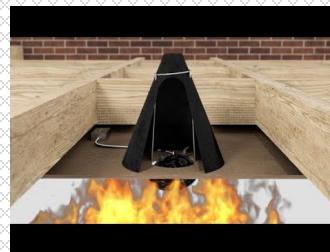

1 HOUR Fire Rated Downlight Cover

FF109-200

Great for Construction, Even Better for Remodel

Suitable for low profile LED lights up to 4"

The ultra flexible nature of the material allows the cover to get **rolled up** for easy retrofit, remodel, or new construction installation from below the ceiling to protect the **modern**, low profile LED light fixture openings. Flexible to fit standard 2 x 10" joist.

KEY BENEFITS

- ◆ Easy Installation-**can be fitted in seconds**-no screws, drilling or additional sealant required.
- ◆ 60 minutes protection.
- ◆ Cover is ventilated to reduce heat build-up.
- ◆ **Flexible** material enables the cover to be fitted around obstacles or retro-fitted.
- ◆ Maintenance free.
- ◆ Enhances the acoustic protection of the ceiling.
- ◆ **Lightweight**
- ◆ Suitable for suspended, plasterboard and concrete ceilings.
- ◆ Available in sizes to fit a range of mains and low voltage downlighters.

APPROVALS

- ◆ Intertek certified to maintain the fire rating (1hour) of fire-rated floor/ceiling assemblies.

In a fire, the intumescent material **expands 5 times** of its original thickness, closing the vent hole and preventing flame spread .