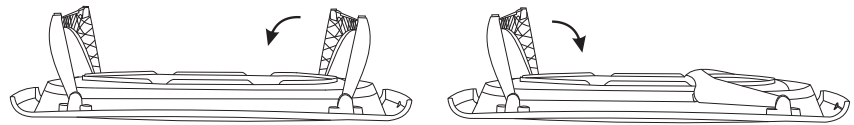

Stand tub upright and press down on one side of the basin. **ENSURE** that both support legs are firmly locked into place.

Press down on the other side of the basin to fully unfold tub.

HOW TO DISASSEMBLE

Once the tub is fully drained, flip the bathtub upside down on a flat surface and press down on each side of the basin one at a time.

Push down on each support leg, one at a time.

Hang the folded bathtub to dry and store in a safe place.