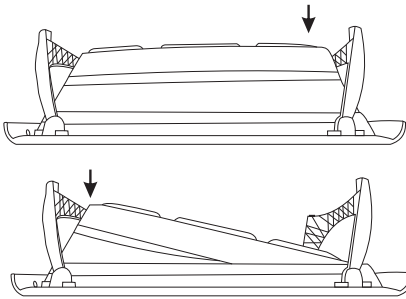

Stand tub upright and press down on one side of the basin. **ENSURE** that both support legs are firmly locked into place.

Press down on the other side of the basin to fully unfold tub.

HOW TO DISASSEMBLE

Once the tub is fully drained, flip the bathtub upside down on a flat surface and press down on each side of the basin one at a time.

Push down on each support leg, one at a time.

Hang the folded bathtub to dry and store in a safe place.