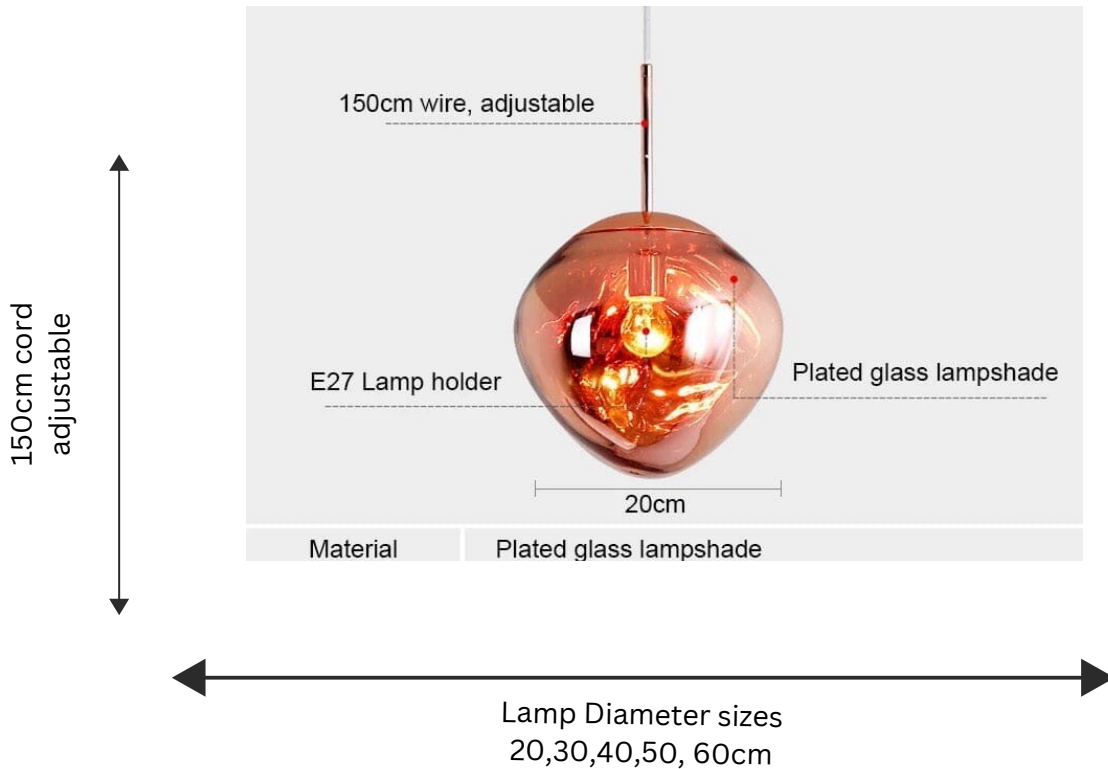

SPECIFICATION SHEET

DESCRIPTION

A welcome addition to any modern space, our Lava Pendant Light is an artistic lamp that features both classic and trend-forward design. Handmade to perfection and available in different colors.

SPECIFICATION DETAILS

*For custom options, consult factory for details

Voltage: 90-260V

Shade Type: PVC Plastic

Power Source: AC

Light Source: LED Bulbs

Is Dimmable: No (Can be customised)

Installation Type: Cord Pendant

Finish: Aluminium

Warranty: 3 Years Suitable for sloped ceiling

Base Type: LED E27 Bulbs

Lamp Origin: Shenzhen, China Our Own Factory