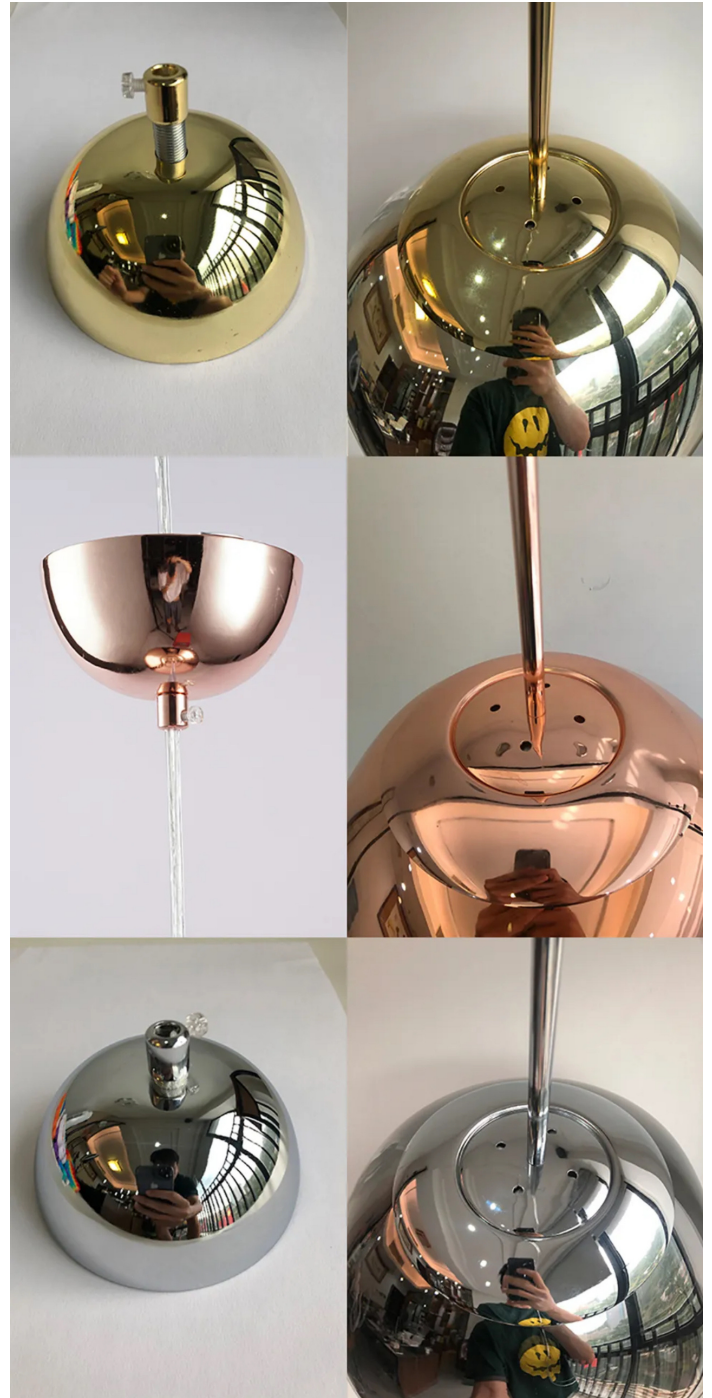

Green

Pink

Purple

Silvery

Smoke Grey

Rose gold

Tel: +447375394309
www.nyralondon.com
info@nyralondon.com

NYRA
LONDON

SPECIFICATION SHEET

DESCRIPTION

A welcome addition to any modern space, our Lava Pendant Light is an artistic lamp that features both classic and trend-forward design. Handmade to perfection and available in different colors.

SPECIFICATION DETAILS

*For custom options, consult factory for details

Voltage: 90-260V

Shade Type: PVC Plastic

Power Source: AC

Light Source: LED Bulbs

Is Dimmable: No (Can be customised)

Installation Type: Cord Pendant

Finish: Aluminium

Warranty: 3 Years Suitable for sloped ceiling

Base Type: LED E27 Bulbs

Lamp Origin: Shenzhen, China Our Own Factory