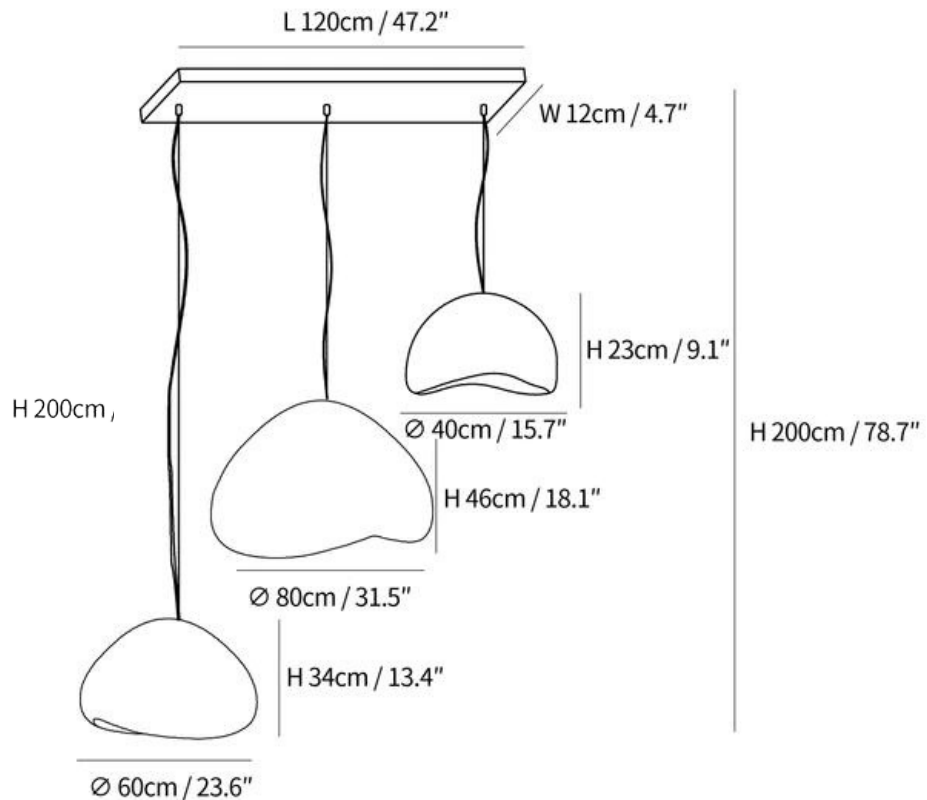

CHANDELIER LAYOUT DESIGN IDEAS