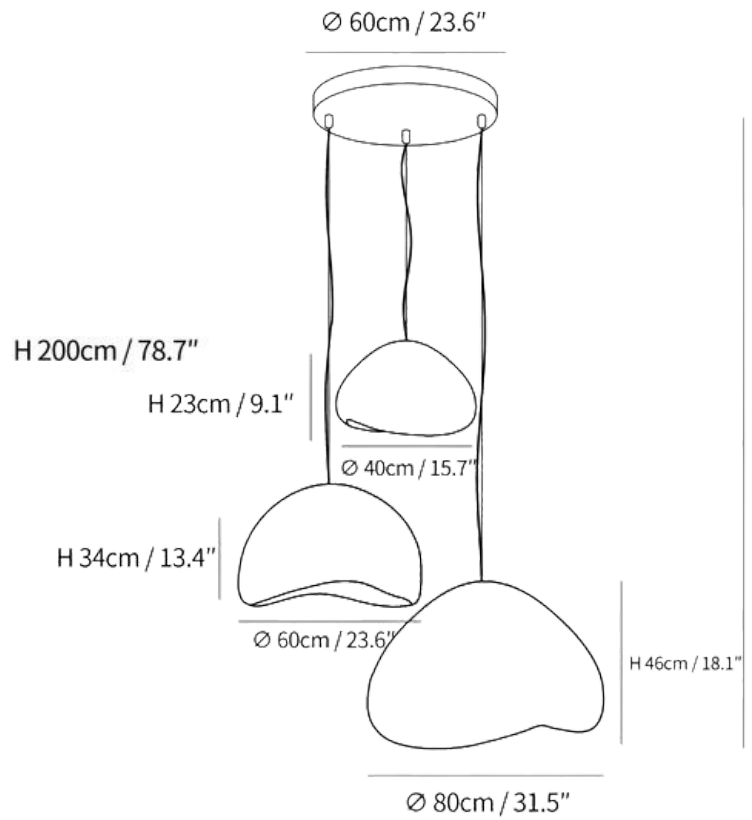

CHANDELIER LAYOUT DESIGN IDEAS