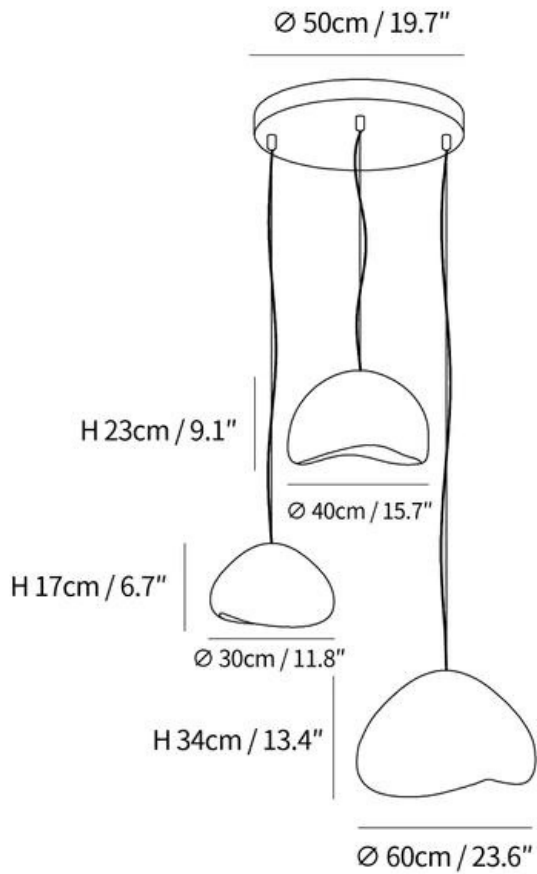

CHANDELIER LAYOUT DESIGN IDEAS