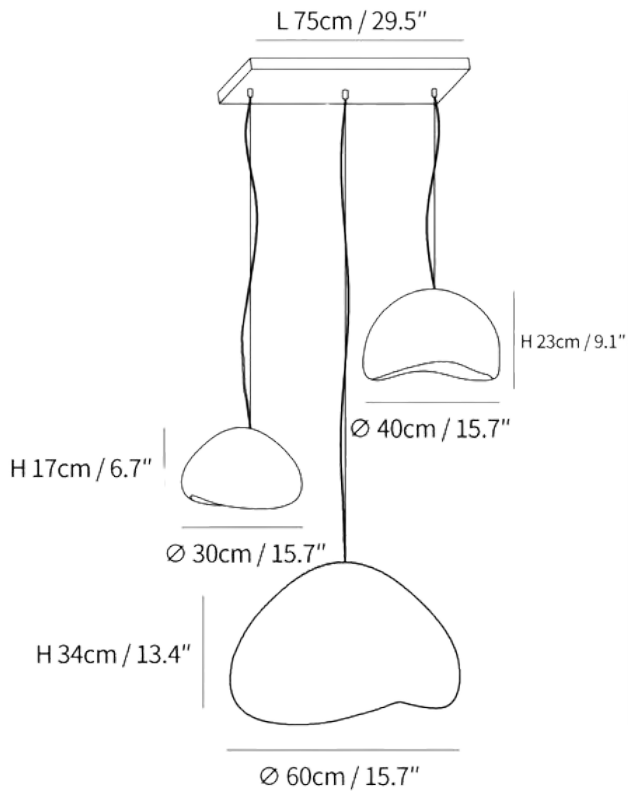

CHANDELIER LAYOUT DESIGN IDEAS