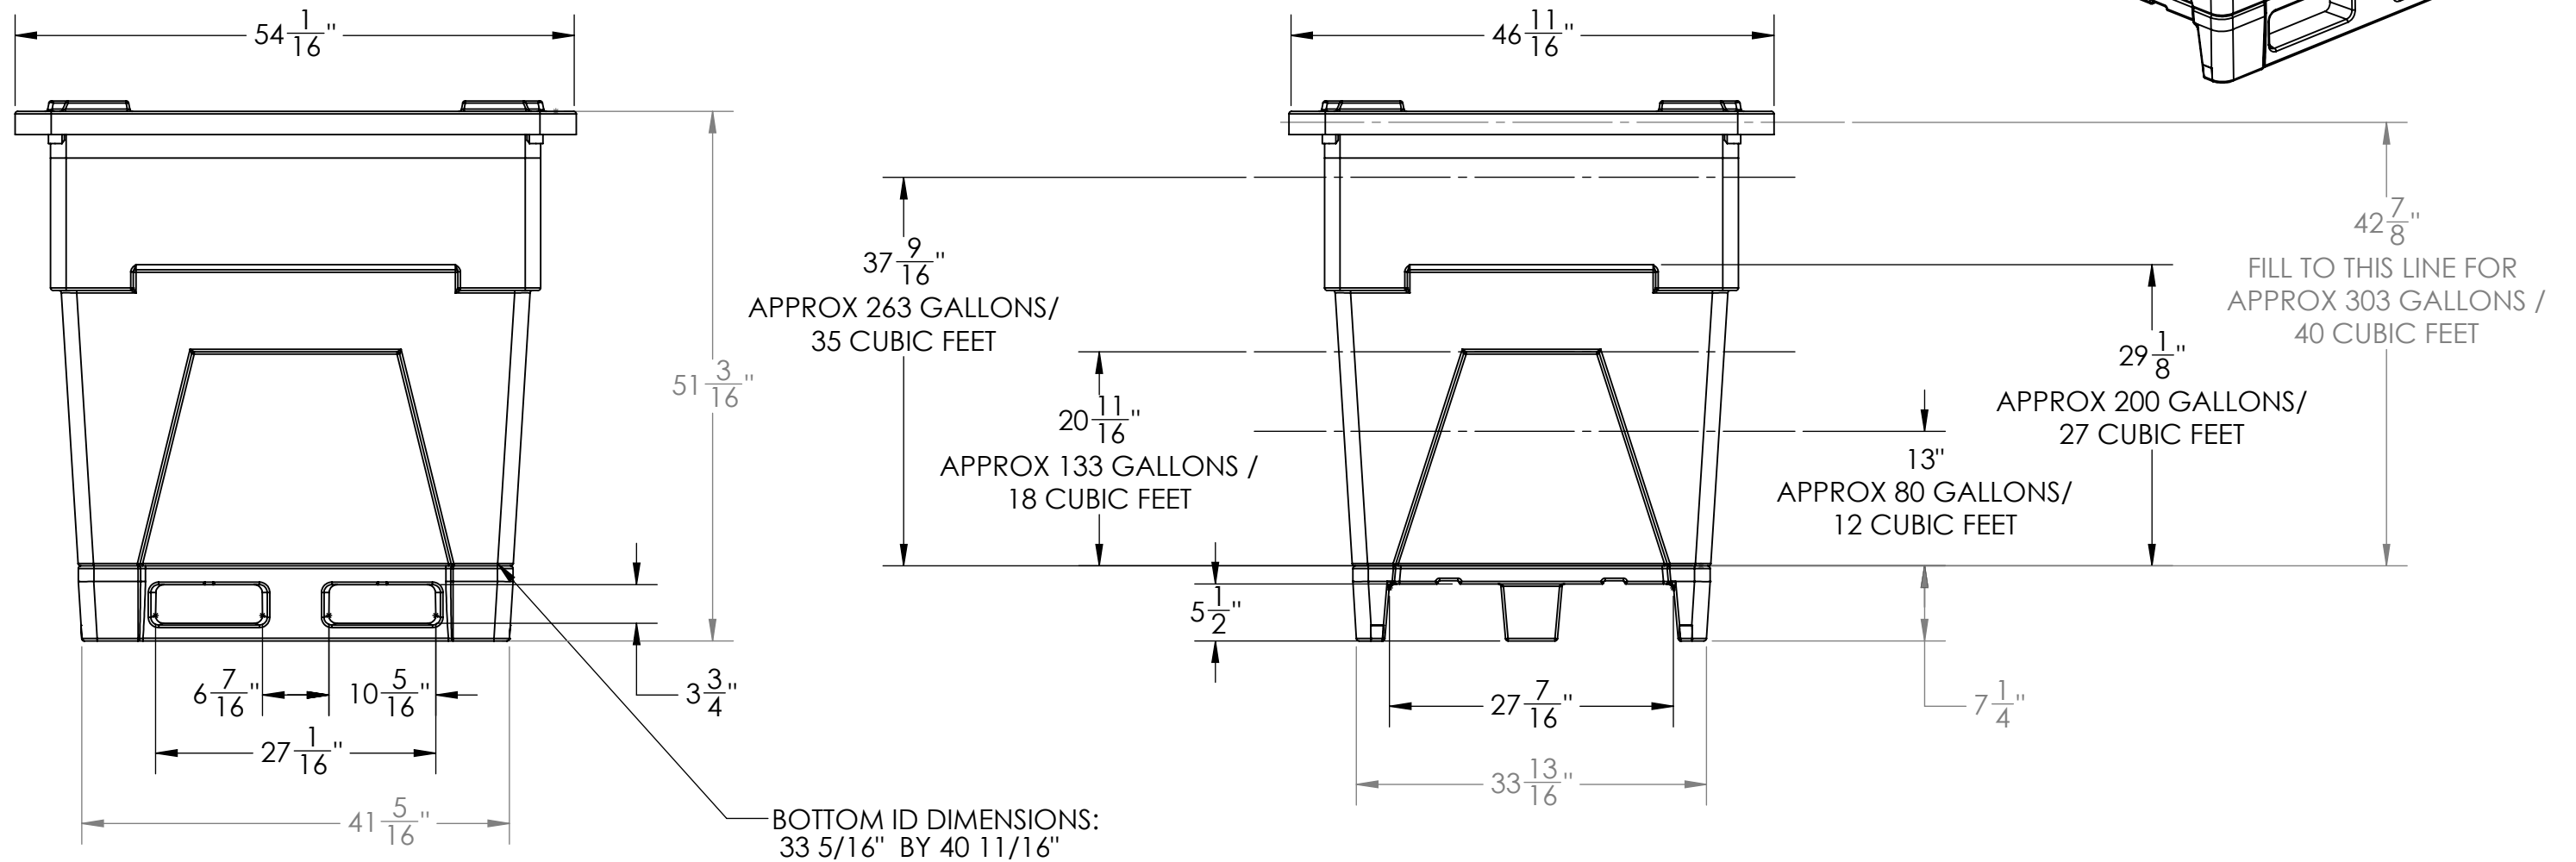

SP-300R

UPPER RIM DIMENSION WITH NO LID IS
51 1/4" BY 43 7/8"

FRONT VIEW

SIDE VIEW

NOTE:
1. CALCULATION ARE BASED OFF OF WATER WEIGHT