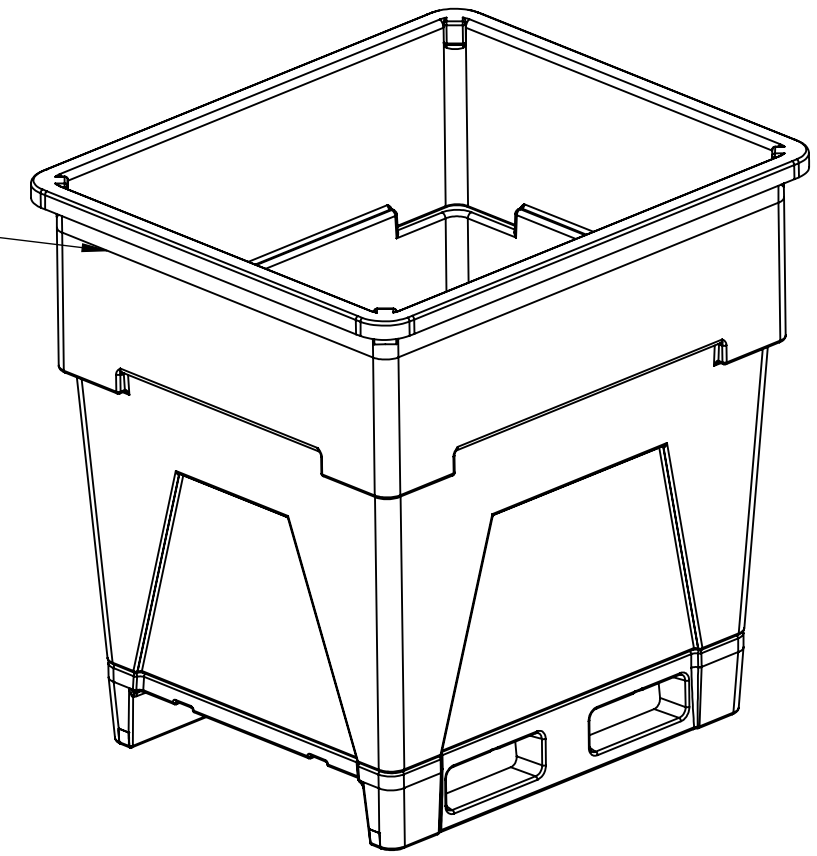

SP-300R

UPPER RIM DIMENSION WITH NO LID IS
51 1/4" BY 43 7/8"

FRONT VIEW

SIDE VIEW

NOTE:
1. CALCULATION ARE BASED OFF OF WATER WEIGHT