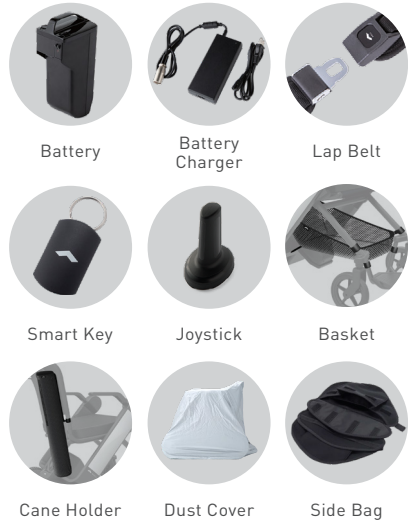

Customization

Choose from five colors and a great selection of accessories to match your personal style and enhance your driving experience.

Color Options

- White ● Black ● Light Green
- Red ● Light Blue

Controller can be positioned on either the left or right side.

Accessories

Specifications

Driving Range	Up to 12.4 Miles	Maximum Speed***	3.7 MPH
Foldable	Yes	Max Incline	10°
Turning Radius	30.7"	Obstacle Clearance	1.4"
Seat Sizes Available	18"	Width Between Armrests	Adjustable: 2 positions (16", 18")
Device Width	21.9" / 23.8"	Device Length	36.8" (18.3" when folded)
Device Weight	58.9 lbs	Charging Time	~ 5 hours
App Enabled	Yes, with remote control	Air Travel Approved	Yes
Max Weight Capacity	Up to 250 lbs	Swappable Arm Covers	5 Colors
Battery	Lithium-Ion (25.3V 10Ah)	Water Resistance	IPX4