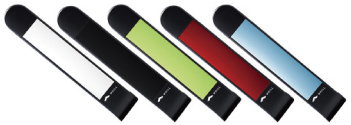

Customization

Choose from five colors and a great selection of accessories to match your personal style and enhance your driving experience.

Color Options

- White ● Black ● Light Green
- Red ● Light Blue