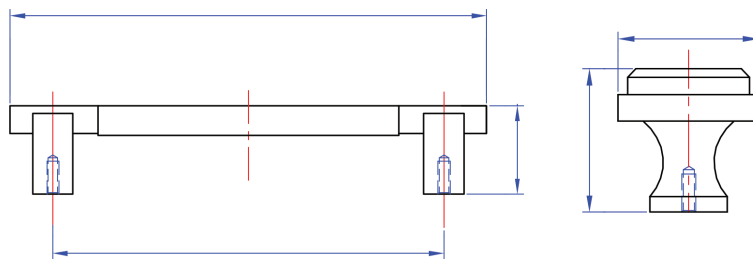

H A R D W A R E I N T E R N A T I O N A L

2022

Bronze & Brass Cabinet Hardware

Hardware International Price List

---

www.CoastalBronze.com - www.SeasideShutters.com - www.HRVents.com
www.HardwareInternational.com

1103 Lawrence Drive, Ste A, Newbury Park, CA 91320

P: 1-877-227-6603 | **E:** Orders@CoastalBronze.com | **F:** 1-888-778-7889