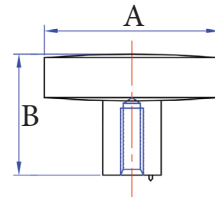

Flat Round Bin Pull

A	B	C
3"	4-1/4"	1-1/2"

Part #	Finishes	Size	Size mm
16-502	P/C/E	4-1/4"	114mm

Flat Round Bin Pull

Ridged Handle

Part #	Finishes	Size	Size mm
14-115	P/C/E	1-1/2"	38mm
14-102	P/C/E	2"	51mm
14-103	P/C/E	3"	76mm

A	B	C
1-1/2"	3"	1-1/8"
2"	4"	1-1/4"
3"	6"	1-3/8"

Textured Handle

A	B	C
1-1/2"	3"	1"
2"	3-7/8"	1-1/4"
3"	5-7/8"	1-1/4"

Part #	Finishes	Size	Size mm
13-115	P/C/E	1-1/2"	38mm
13-102	P/C/E	2"	51mm
13-103	P/C/E	3"	76mm

Textured Square Knob

Part #	Finishes	Size	Size mm
13-502	P/C/E	1-1/4"	32mm
13-503	P/C/E	1-1/2"	38mm

A	B
1-1/4"	7/8"
1-1/2"	1-1/8"

Textured Round Knob

A	B
1-1/4"	1"
1-1/2"	1-1/8"

Part #	Finishes	Size	Size mm
13-602	P/C/E	1-1/4"	32mm
13-603	P/C/E	1-1/2"	38mm