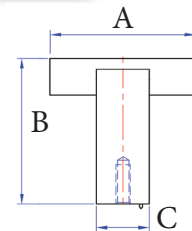

Add any finish to the end of any Part # - For example of finish combinations, see (Page B)

All Contemporary Two-Tone Collections available in all combinations shown below

Top Finish - Accent Finish

Bottom Finish - Base Finish