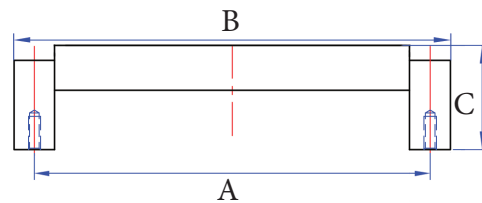

A	B
1-1/2" x 3/4"	1-1/2"

Contemporary Rectangular Knob

Part #	Finishes	Size	Size mm
03-502	PE/CE/EP/EC	1-1/2"	38mm

Add any finish to the end of any Part # - For example of finish combinations, see (Page B)

All Contemporary Two-Tone Collections available in all combinations shown below

Top Finish - Accent Finish

Bottom Finish - Base Finish

(PE)

(CE)

(EP)

(EC)