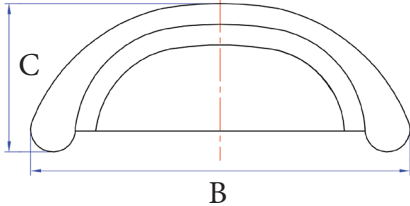

13-102-C

16-502-C

16-501-P

13-103-P

DECO COLLECTION

Circular Bin Pull

Part #	Finishes	Size	Size mm
16-501	P/C/E	3-1/2"	89mm

A	B	C
2-3/8"	3-1/2"	1-1/2"

Flat Round Bin Pull

A	B	C
3"	4-1/4"	1-1/2"

Part #	Finishes	Size	Size mm
16-502	P/C/E	4-1/4"	114mm

Flat Round Bin Pull

Ridged Handle

Part #	Finishes	Size	Size mm
14-115	P/C/E	1-1/2"	38mm
14-102	P/C/E	2"	51mm
14-103	P/C/E	3"	76mm