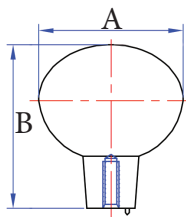

Mushroom Knob

Part #	Finishes	Size	Size mm
07-601	P/C/E	1"	26mm
07-602	P/C/E	1-1/4"	32mm
07-603	P/C/E	1-1/2"	38mm

A	B
1"	1-1/8"
1-1/4"	1-1/8"
1-1/2"	1-1/4"