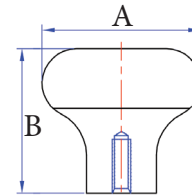

12" Pulls Available in Back to Back

Stepped Round Knob

A	B
1"	1-1/4"
1-1/4"	1-1/4"
1-1/2"	1-1/4"

Part #	Finishes	Size	Size mm
08-501	P/C/E	1"	26mm
08-502	P/C/E	1-1/4"	32mm
08-503	P/C/E	1-1/2"	38mm

Button Round Knob

Part #	Finishes	Size	Size mm
08-602	P/C/E	1-1/4"	32mm
08-603	P/C/E	1-1/2"	38mm

A	B
1-1/4"	1-1/4"
1-1/2"	1-1/4"

Round Handle

A	B	C
3"	3-3/8"	1-1/4"
4"	4-3/8"	1-1/4"
3-3/4"	4-1/8"	1-1/8"
6"	6-3/8"	1-3/8"
9"	9-1/2"	1-5/8"
12"	12-5/8"	2-1/8"

Part #	Finishes	Size	Size mm
07-103	P/C/E	3"	76mm
07-104	P/C/E	4"	102mm
07-196	P/C/E	3-3/4"	96mm
07-106	P/C/E	6"	153mm
07-109	P/C/E	9"	229mm
07-112	P/C/E	12"	305mm

12" Pulls Available in Back to Back

Mushroom Knob

Part #	Finishes	Size	Size mm
07-601	P/C/E	1"	26mm
07-602	P/C/E	1-1/4"	32mm
07-603	P/C/E	1-1/2"	38mm

A	B
1"	1-1/8"
1-1/4"	1-1/8"
1-1/2"	1-1/4"

Egg Knob

A	B
1-1/8" x 7/8"	1-1/2"
1-1/4" x 1"	1-1/2"

Part #	Finishes	Size	Size mm
07-501	P/C/E	1-1/8"	29mm
07-502	P/C/E	1-1/4"	32mm