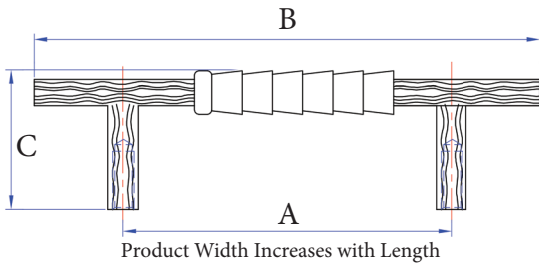

12-103-E

11-502-E

11-501-C

11-503-P

NATURAL COLLECTION

Ridged Handle

A	B	C
3"	4-3/8"	1-1/4"
3-3/4"	5-3/8"	1-1/4"
5"	6-3/8"	1-1/2"
8"	10"	1-7/8"
12"	14-5/8"	2-1/4"

Part #	Finishes	Size	Size mm
10-103	P/C/E	3"	76mm
10-196	P/C/E	3-3/4"	96mm
10-105	P/C/E	5"	127mm
10-108	P/C/E	8"	203mm
10-112	P/C/E	12"	305mm