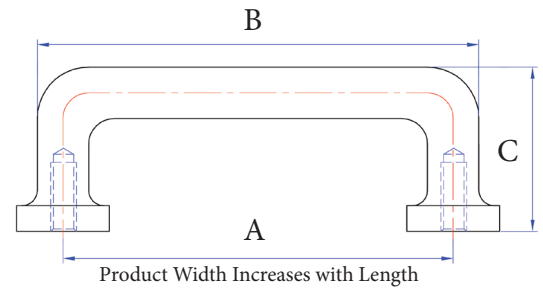

12" Pulls Available in Back to Back

Stepped Round Knob

A	B
1"	1-1/4"
1-1/4"	1-1/4"
1-1/2"	1-1/4"

Part #	Finishes	Size	Size mm
08-501	P/C/E	1"	26mm
08-502	P/C/E	1-1/4"	32mm
08-503	P/C/E	1-1/2"	38mm

Button Round Knob