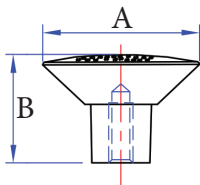

Textured Square Knob

Part #	Finishes	Size	Size mm
13-502	P/C/E	1-1/4"	32mm
13-503	P/C/E	1-1/2"	38mm

A	B
1-1/4"	7/8"
1-1/2"	1-1/8"