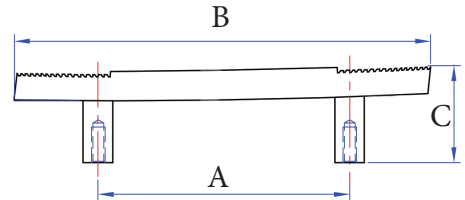

Flat Round Bin Pull

Ridged Handle

Part #	Finishes	Size	Size mm
14-115	P/C/E	1-1/2"	38mm
14-102	P/C/E	2"	51mm
14-103	P/C/E	3"	76mm

A	B	C
1-1/2"	3"	1-1/8"
2"	4"	1-1/4"
3"	6"	1-3/8"