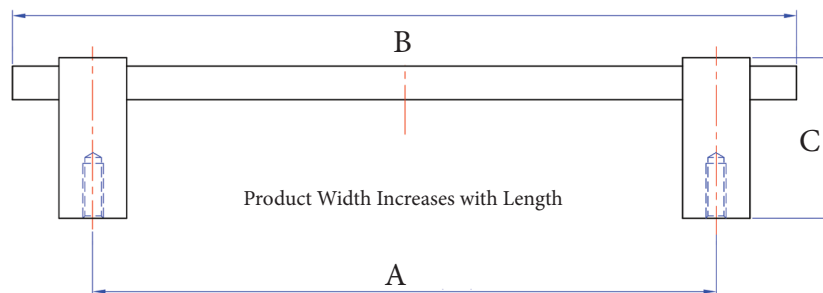

CURVE TWO-TONE COLLECTION

Contemporary Cone Knob

Part #	Finishes	Size	Size mm
04-701	PE/CE/EP/EC	7/8"	22mm
04-702	PE/CE/EP/EC	1-1/8"	29mm
04-703	PE/CE/EP/EC	1-3/8"	36mm

A	B	C
7/8"	1-1/8"	3/8"
1-1/8"	1-1/8"	5/8"
1-3/8"	1-1/4"	5/8"

Contemporary Finger Pull

A	B
3/4"	1-1/2"

Part #	Finishes	Size	Size mm
04-601	PE/CE/EP/EC	3/4"	19mm

Contemporary Round T-Knob

Part #	Finishes	Size	Size mm
04-501	PE/CE/EP/EC	1-1/2"	38mm

A	B	C
1-1/2"	1-1/2"	1/2"

Contemporary Bar Handle

A	B	C
3"	3-5/8"	1-1/2"
4"	5"	1-1/2"
3-3/4"	4-3/4"	1-1/2"
6"	6-3/4"	1-1/2"
9"	11"	1-5/8"
12"	14-1/2"	1-5/8"

Part #	Finishes	Size	Size mm
04-103	PE/CE/EP/EC	3"	76mm
04-104	PE/CE/EP/EC	4"	102mm
04-196	PE/CE/EP/EC	3-3/4"	96mm
04-106	PE/CE/EP/EC	6"	153mm
04-109	PE/CE/EP/EC	9"	229mm
04-112	PE/CE/EP/EC	12"	305mm

12" Pulls Available in Back to Back

Add any finish to the end of any Part # - For example of finish combinations, see (Page B)
All Contemporary Two-Tone Collections available in all combinations shown below

Top Finish - Accent Finish

Bottom Finish - Base Finish

(PE)

(CE)

(EP)

(EC)