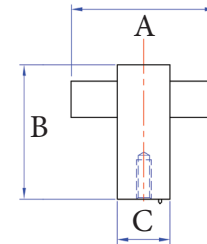

A	B	C
7/8"	1-1/8"	3/8"
1-1/8"	1-1/8"	5/8"
1-3/8"	1-1/4"	5/8"

Contemporary Finger Pull

A	B
3/4"	1-1/2"

Part #	Finishes	Size	Size mm
04-601	PE/CE/EP/EC	3/4"	19mm

Contemporary Round T-Knob

Part #	Finishes	Size	Size mm
04-501	PE/CE/EP/EC	1-1/2"	38mm

A	B	C
1-1/2"	1-1/2"	1/2"

Contemporary Bar Handle

A	B	C
3"	3-5/8"	1-1/2"
4"	5"	1-1/2"
3-3/4"	4-3/4"	1-1/2"
6"	6-3/4"	1-1/2"
9"	11"	1-5/8"
12"	14-1/2"	1-5/8"

Part #	Finishes	Size	Size mm
04-103	PE/CE/EP/EC	3"	76mm
04-104	PE/CE/EP/EC	4"	102mm
04-196	PE/CE/EP/EC	3-3/4"	96mm
04-106	PE/CE/EP/EC	6"	153mm
04-109	PE/CE/EP/EC	9"	229mm
04-112	PE/CE/EP/EC	12"	305mm