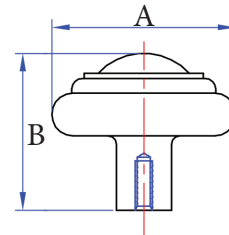

12" Pulls Available in Back to Back

Stepped Round Knob

A	B
1"	1-1/4"
1-1/4"	1-1/4"
1-1/2"	1-1/4"

Part #	Finishes	Size	Size mm
08-501	P/C/E	1"	26mm
08-502	P/C/E	1-1/4"	32mm
08-503	P/C/E	1-1/2"	38mm

Button Round Knob

Part #	Finishes	Size	Size mm
08-602	P/C/E	1-1/4"	32mm
08-603	P/C/E	1-1/2"	38mm

A	B
1-1/4"	1-1/4"
1-1/2"	1-1/4"

Round Handle

A	B	C
3"	3-3/8"	1-1/4"
4"	4-3/8"	1-1/4"
3-3/4"	4-1/8"	1-1/8"
6"	6-3/8"	1-3/8"
9"	9-1/2"	1-5/8"
12"	12-5/8"	2-1/8"