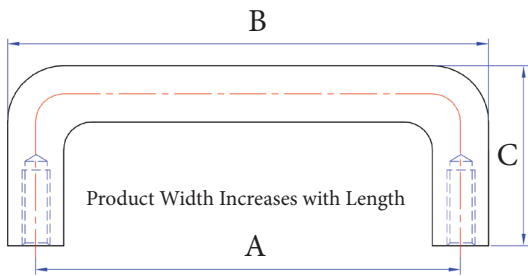

Button Round Knob

Part #	Finishes	Size	Size mm
08-602	P/C/E	1-1/4"	32mm
08-603	P/C/E	1-1/2"	38mm

A	B
1-1/4"	1-1/4"
1-1/2"	1-1/4"