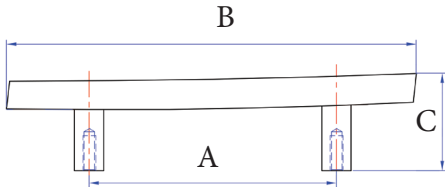

Flat Round Bin Pull

Ridged Handle

Part #	Finishes	Size	Size mm
14-115	P/C/E	1-1/2"	38mm
14-102	P/C/E	2"	51mm
14-103	P/C/E	3"	76mm

A	B	C
1-1/2"	3"	1-1/8"
2"	4"	1-1/4"
3"	6"	1-3/8"