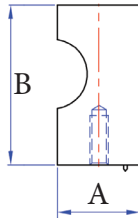

A	B	C
7/8"	1-1/8"	3/8"
1-1/8"	1-1/8"	5/8"
1-3/8"	1-1/4"	5/8"

Contemporary Finger Pull

A	B
3/4"	1-1/2"

Part #	Finishes	Size	Size mm
04-601	PE/CE/EP/EC	3/4"	19mm

Contemporary Round T-Knob

Part #	Finishes	Size	Size mm
04-501	PE/CE/EP/EC	1-1/2"	38mm