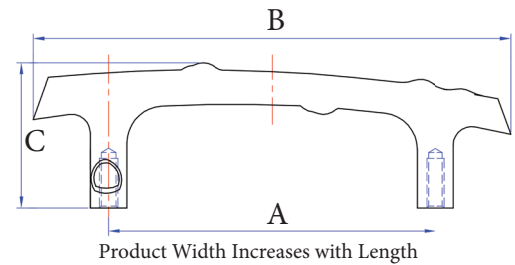

A	B	C
3"	4-3/8"	1-1/4"
3-3/4"	5-3/8"	1-1/4"
5"	6-3/8"	1-1/2"
8"	10"	1-7/8"
12"	14-5/8"	2-1/4"

Part #	Finishes	Size	Size mm
10-103	P/C/E	3"	76mm
10-196	P/C/E	3-3/4"	96mm
10-105	P/C/E	5"	127mm
10-108	P/C/E	8"	203mm
10-112	P/C/E	12"	305mm

Twig Handle

Part #	Finishes	Size	Size mm
12-103	P/C/E	3"	76mm
12-196	P/C/E	3-3/4"	96mm
12-105	P/C/E	5"	127mm
12-108	P/C/E	8"	203mm
12-112	P/C/E	12"	305mm

A	B	C
3"	4-5/8"	1-3/8"
3-3/4"	5-1/2"	1-3/8"
5"	7-7/8"	1-7/8"
8"	10-5/8"	2"
12"	15-3/8"	3"