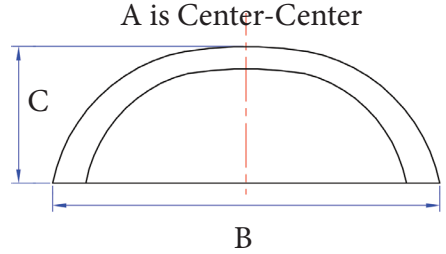

13-102-C

16-502-C

16-501-P

13-103-P

DECO COLLECTION

Circular Bin Pull

Part #	Finishes	Size	Size mm
16-501	P/C/E	3-1/2"	89mm

A	B	C
2-3/8"	3-1/2"	1-1/2"