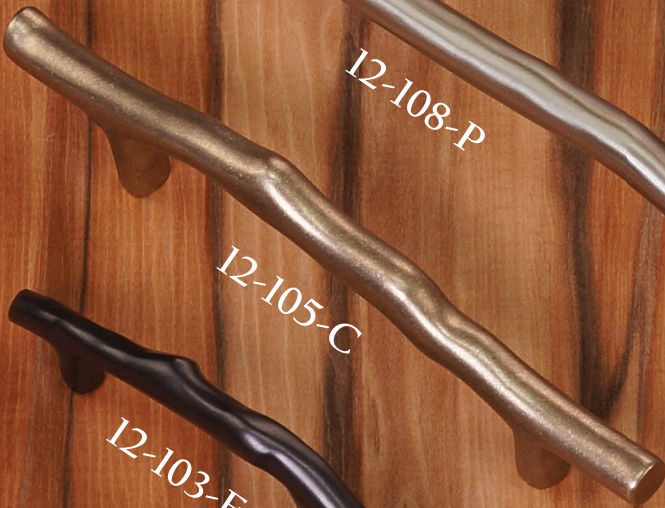

10-108-C

10-105-E

10-103-P

11-109-P

11-106-E

11-104-C

12-108-P

12-105-C

12-103-E

11-502-E

11-501-C

11-503-P

NATURAL COLLECTION

Ridged Handle

A	B	C
3"	4-3/8"	1-1/4"
3-3/4"	5-3/8"	1-1/4"
5"	6-3/8"	1-1/2"
8"	10"	1-7/8"
12"	14-5/8"	2-1/4"

Part #	Finishes	Size	Size mm
10-103	P/C/E	3"	76mm
10-196	P/C/E	3-3/4"	96mm
10-105	P/C/E	5"	127mm
10-108	P/C/E	8"	203mm
10-112	P/C/E	12"	305mm