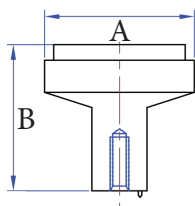

Contemporary Flat Top Handle

Part #	Finishes	Size	Size mm
03-203	PE/CE/EP/EC	3"	76mm
03-204	PE/CE/EP/EC	4"	102mm
03-296	PE/CE/EP/EC	3-3/4"	96mm
03-206	PE/CE/EP/EC	6"	153mm

A	B	C
3"	3-3/8"	1"
4"	4-1/4"	1-1/8"
3-3/4"	4-1/8"	1-1/8"
6"	6-1/2"	1-1/8"

A	B
1-1/2" x 3/4"	1-1/2"

Contemporary Rectangular Knob

Part #	Finishes	Size	Size mm
03-502	PE/CE/EP/EC	1-1/2"	38mm

Add any finish to the end of any Part # - For example of finish combinations, see (Page B)

All Contemporary Two-Tone Collections available in all combinations shown below

Top Finish - Accent Finish

Bottom Finish - Base Finish