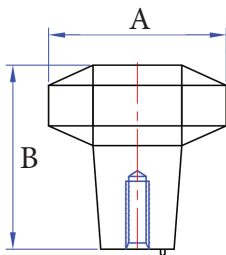

12" Pulls Available in Back to Back

Octagon Knob