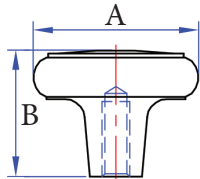

12" Pulls Available in Back to Back