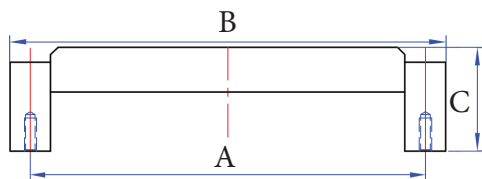

A	B	C
3"	3-1/2"	1-3/8"
4"	4-1/2"	1-3/8"
3-3/4"	4-3/8"	1-3/8"
6"	6-3/4"	1-1/2"
9"	9-3/4"	1-1/2"
12"	13"	1-5/8"

12" Pulls Available in Back to Back

Contemporary Banded Knob

A	B
1"	1-1/8"
1-1/4"	1-1/8"
1-1/2"	1-1/3"

Part #	Finishes	Size	Size mm
02-501	PE/CE/EP/EC	1"	26mm
02-502	PE/CE/EP/EC	1-1/4"	32mm
02-503	PE/CE/EP/EC	1-1/2"	38mm

Contemporary Square Flat Knob

Part #	Finishes	Size	Size mm
02-601	PE/CE/EP/EC	1"	26mm
02-602	PE/CE/EP/EC	1-1/4"	32mm
02-603	PE/CE/EP/EC	1-1/2"	38mm

A	B
1"	1-1/8"
1-1/4"	1-1/4"
1-1/2"	1-1/4"

Contemporary Bevel Top Handle

A	B	C
3"	3-3/8"	1"
4"	4-1/4"	1-1/8"
3-3/4"	4-1/8"	1-1/8"
6"	6-1/2"	1-1/8"

Part #	Finishes	Size	Size mm
03-103	PE/CE/EP/EC	3"	76mm
03-104	PE/CE/EP/EC	4"	102mm
03-196	PE/CE/EP/EC	3-3/4"	96mm
03-106	PE/CE/EP/EC	6"	153mm