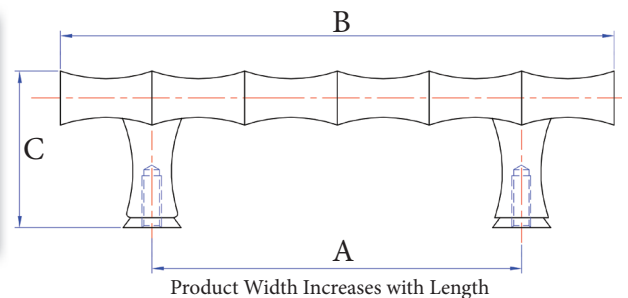

A	B
1"	1-1/8"
1-1/4"	1-1/8"
1-1/2"	1-3/8"

Part #	Finishes	Size	Size mm
11-501	P/C/E	1"	26mm
11-502	P/C/E	1-1/4"	32mm
11-503	P/C/E	1-1/2"	38mm

Bamboo Handle

Part #	Finishes	Size	Size mm
11-103	P/C/E	3"	76mm
11-104	P/C/E	4"	102mm
11-196	P/C/E	3-3/4"	96mm
11-106	P/C/E	6"	153mm
11-109	P/C/E	9"	229mm
11-112	P/C/E	12"	305mm

A	B	C
3"	4-1/4"	1-1/2"
4"	5-5/8"	1-5/8"
3-3/4"	5-3/8"	1-5/8"
6"	8-1/2"	1-7/8"
9"	11-3/8"	2"
12"	15"	2-1/8"