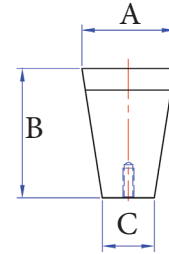

CURVE TWO-TONE COLLECTION

Contemporary Cone Knob

Part #	Finishes	Size	Size mm
04-701	PE/CE/EP/EC	7/8"	22mm
04-702	PE/CE/EP/EC	1-1/8"	29mm
04-703	PE/CE/EP/EC	1-3/8"	36mm

A	B	C
7/8"	1-1/8"	3/8"
1-1/8"	1-1/8"	5/8"
1-3/8"	1-1/4"	5/8"