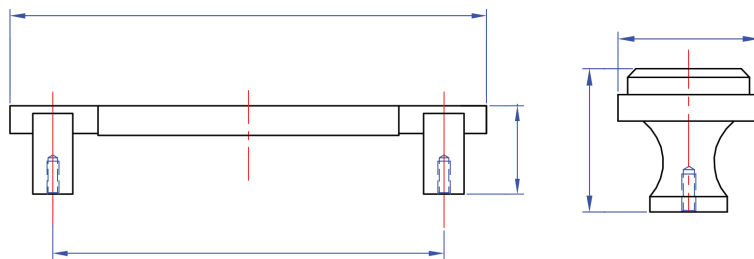

H A R D W A R E I N T E R N A T I O N A L

2022

Bronze & Brass Cabinet Hardware

Hardware International Price List

---

www.CoastalBronze.com - www.SeasideShutters.com - www.HRVents.com
www.HardwareInternational.com

1103 Lawrence Drive, Ste A, Newbury Park, CA 91320

P: 1-877-227-6603 | **E:** Orders@CoastalBronze.com | **F:** 1-888-778-7889