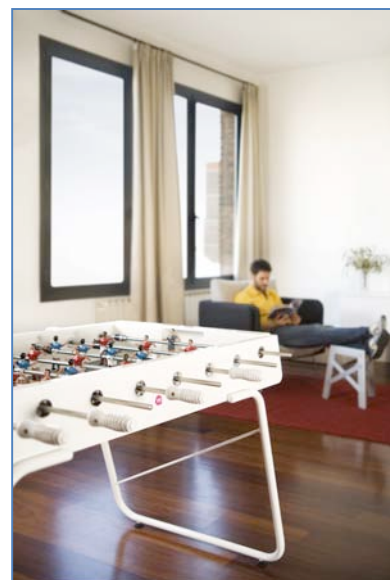

RS#3

by *RAFAEL RODRÍGUEZ*

DESCRIPTION:

Finally, a football table for everyone. The RS#3 lets you enjoy the same sensations as its bigger cousin the RS#2 but with new features.

It's all-terrain: the same model for indoor and outdoor. Its new lines and legs make it lighter (20 kilos less than RS#2). But without losing strength and stability.

It introduces more colors to the RS range. RS#3 comes in white, red, blue, yellow and black to add a touch of colour to every match. Its eye-catching legs are always white, as are the handles. And each color comes with standard teams (green, yellow, blue, red ...).

ACCESSORIES:

Optional protective cover

Optional customized players (sex, skin colour and teams)

COLORS:

RED RAL 3020 WHITE RAL 9010 BLUE RAL 5012 YELLOW RAL 1021 BLACK RAL 9005

USE:

Indoor / Outdoor

EVOKE:

Modern / Cool / In
Spare time / Leisure
Friends / Party

LOCATION:

Garden / By the swimming pool
Terrace
Pub / Bar
Installations / Contract
Sport clubs
Gift shops
Leisure areas
Studios / Offices (architects, designers...)